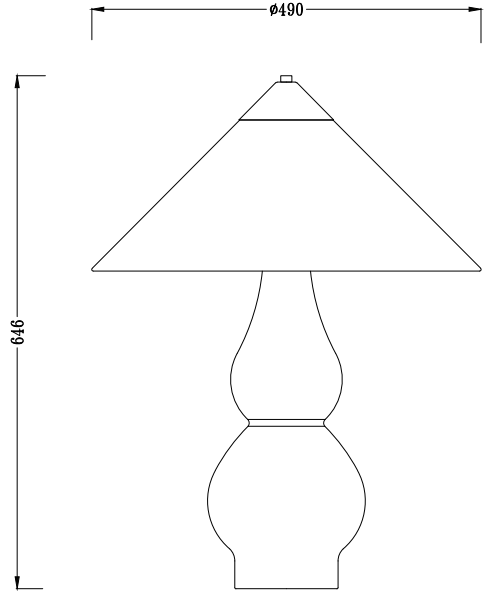

PURE WHITE LINES

EST. 2012

Yuki Green Table Lamp

Technical Specification Sheet

Dimensions

excluding rose & chain (cm)

W	D	H
49	49	65

Weight

21.3 kg

Product code

PWL47998

Materials

Fabric, Iron, Green Marble

Metal Finish

Blackened Brass

IP Rating

Suitable for dimming

Yes - dimmable bulb is required

Max wattage

10W

Bulb requirements

2 bulbs, E27
(not included)

Packaging dims

L77 x W53 x H56 cm