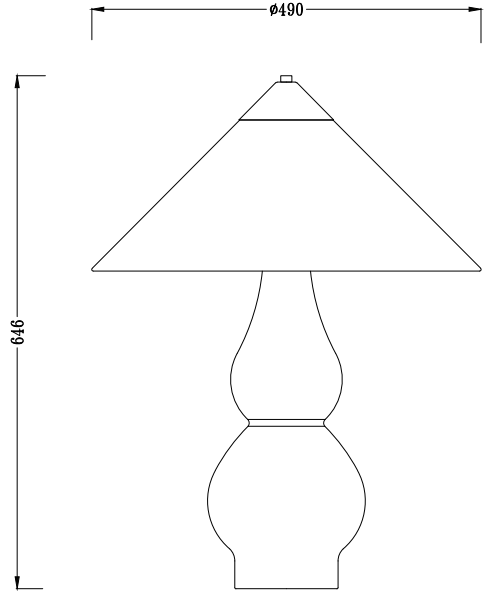

PURE WHITE LINES

EST. 2012

Yuki Beige Table Lamp

Technical Specification Sheet

Dimensions

excluding rose & chain (cm)

W	D	H
49	49	65

Weight

21.3 kg

Product code

PWL47998

Materials

Fabric, Iron, Beige Marble

Metal Finish

Blackened Brass

IP Rating

Suitable for dimming

Yes - dimmable bulb is required

Max wattage

10W

Bulb requirements

2 bulbs, E27
(not included)

Packaging dims

L77 x W53 x H56 cm