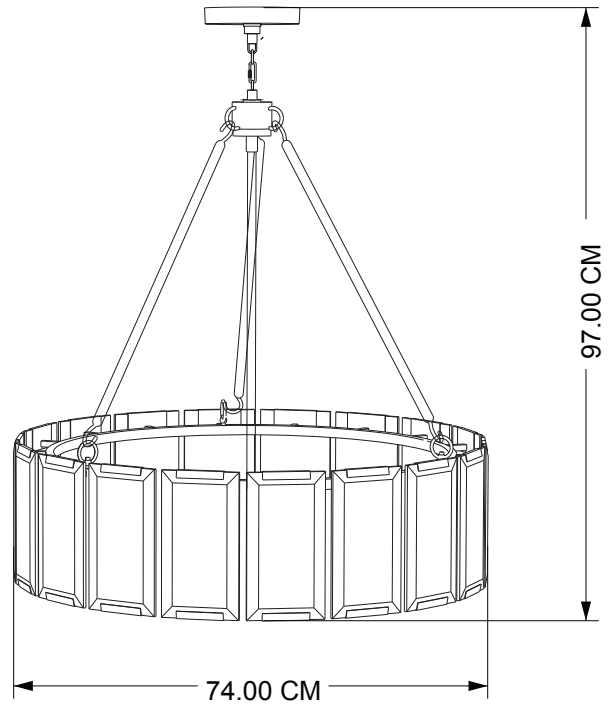

PURE WHITE LINES

EST. 2012

Winnie Alabaster Chandelier - Small

Technical Specification Sheet

Dimensions excluding canopy & chain (cm)	W 74	D 74	H 97
Minimum drop (excluding glass & frame)	N/A		
Maximum drop (excluding glass & frame)	97 cm		
Weight	21 kg		
Product code	PWL92866		
Materials	Brass, Marble		
Colour	 Alabaster		
Metal Finish	Vintage Brass		
Suitable for outside/wet	No		
Suitable for dimming	No		
Max wattage	40W (equivalent to 5W LED)		

 Bulb requirements	6 bulbs, E27 (not included)
 Chain colour	Vintage Brass
Cable length	60 cm
Cable colour	Black
Inline switch	n/a
 Ceiling rose Ø	15.25 cm
Ceiling rose height	2.5 cm
Ceiling rose colour	Vintage Brass
Packaging Weight	33.7 kg
Packaging Dims	W103 x D103 x H47 cm
Assembly required	Yes
Care advice	Dust with lint free cloth

PURE WHITE LINES

EST. 2012

Winnie Alabaster Chandelier - Large

Technical Specification Sheet

Dimensions excluding canopy & chain (cm)	W 109	D 109	H 98
Minimum drop (excluding glass & frame)	N/A		
Maximum drop (excluding glass & frame)	97 cm		
Weight	30 kg		
Product code	PWL92866		
Materials	Brass, Marble		
Colour	 Alabaster		
Metal Finish	Vintage Brass		
Suitable for outside/wet	No		
Suitable for dimming	No		
Max wattage	40W (equivalent to 5W LED)		

 Bulb requirements	6 bulbs, E27 (not included)
 Chain colour	Vintage Brass
Cable length	60 cm
Cable colour	Black
Inline switch	n/a
 Ceiling rose Ø	15.25 cm
Ceiling rose height	2.5 cm
Ceiling rose colour	Vintage Brass
Packaging Weight	50 kg
Packaging Dims	W134 x D134 x H54 cm
Assembly required	Yes
Care advice	Dust with lint free cloth