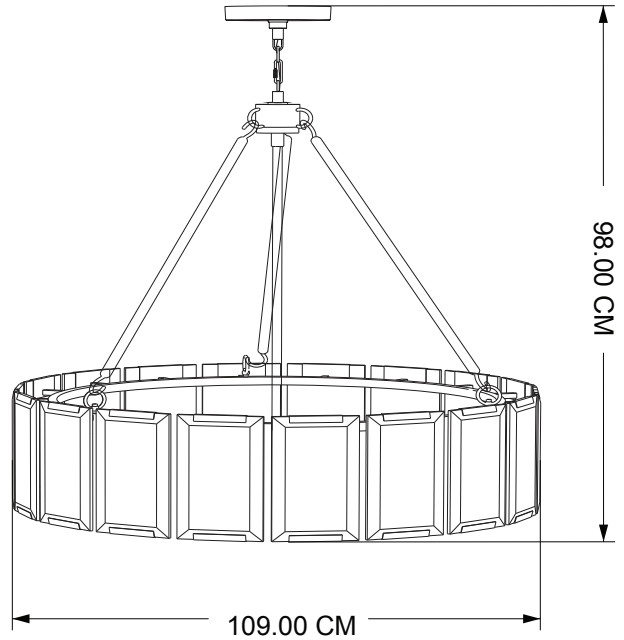

PURE WHITE LINES

EST. 2012

Winnie Alabaster Chandelier - Small

Technical Specification Sheet

Dimensions excluding canopy & chain (cm)	W 74	D 74	H 97
Minimum drop (excluding glass & frame)	N/A		
Maximum drop (excluding glass & frame)	97 cm		
Weight	21 kg		
Product code	PWL92866		
Materials	Brass, Marble		
Colour	 Alabaster		
Metal Finish	Vintage Brass		
Suitable for outside/wet	No		
Suitable for dimming	No		
Max wattage	40W (equivalent to 5W LED)		

 Bulb requirements	6 bulbs, E27 (not included)
 Chain colour	Vintage Brass
Cable length	60 cm
Cable colour	Black
Inline switch	n/a
 Ceiling rose Ø	15.25 cm
Ceiling rose height	2.5 cm
Ceiling rose colour	Vintage Brass
Packaging Weight	33.7 kg
Packaging Dims	W103 x D103 x H47 cm
Assembly required	Yes
Care advice	Dust with lint free cloth

PURE WHITE LINES

EST. 2012

Winnie Alabaster Chandelier - Large

Technical Specification Sheet

Dimensions excluding canopy & chain (cm)	W 109	D 109	H 98
Minimum drop (excluding glass & frame)	N/A		
Maximum drop (excluding glass & frame)	97 cm		
Weight	30 kg		
Product code	PWL92866		
Materials	Brass, Marble		
Colour	 Alabaster		
Metal Finish	Vintage Brass		
Suitable for outside/wet	No		
Suitable for dimming	No		
Max wattage	40W (equivalent to 5W LED)		

 Bulb requirements	6 bulbs, E27 (not included)
 Chain colour	Vintage Brass
Cable length	60 cm
Cable colour	Black
Inline switch	n/a
 Ceiling rose Ø	15.25 cm
Ceiling rose height	2.5 cm
Ceiling rose colour	Vintage Brass
Packaging Weight	50 kg
Packaging Dims	W134 x D134 x H54 cm
Assembly required	Yes
Care advice	Dust with lint free cloth