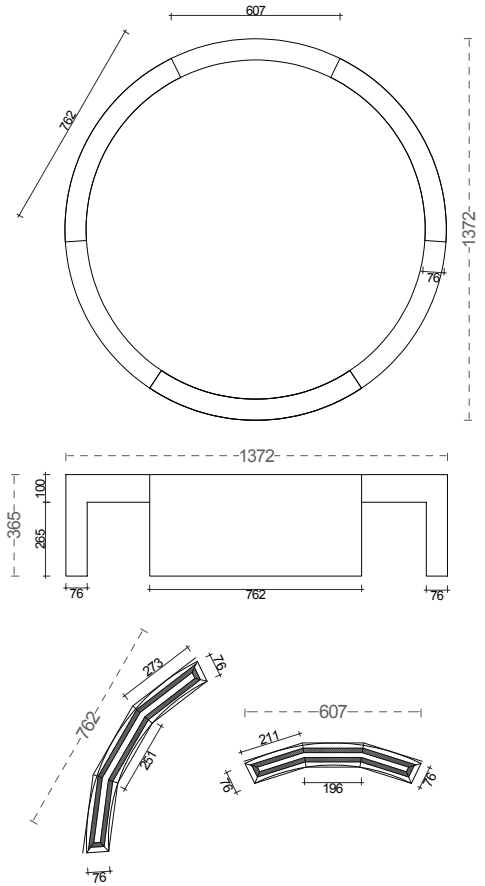

PURE WHITE LINES

EST. 2012

Willow Viola Marble Coffee Table

Technical Specification Sheet

Dimensions

excluding rose & chain (cm)

W	D	H
137.2	137.2	36.5

Weight

170 kg

Product code

PWL23241

Materials

Wood, Honed Viola Marble

Colour

Viola Marble

Packaging dims

147 x 147 x 50 cm

Packaging weight

172 kg

Assembly required

Partial

Care advice

Dust with lint free cloth