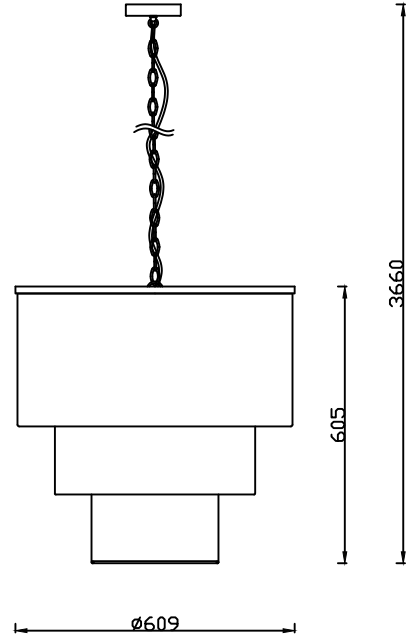

PURE WHITE LINES

EST. 2012

Willow Pendant - Small

Technical Specification Sheet

Dimensions

excluding rose & chain (cm)

W	D	H
61	61	366

Weight

3.1kg

Product code

PWL89583

Materials

Fabric, Iron

Finish

Matte Black, Off-white Fabric

Available Colours

Packaging dims

L68.5 x W68.5 x H46 cm

Packaging weight

6.4 kg

Assembly required

Partial

Care advice

Dust with lint free cloth

PURE WHITE LINES

EST. 2012

Willow Pendant - Large

Technical Specification Sheet

Dimensions

excluding rose & chain (cm)

W	D	H
91	91	337

Weight