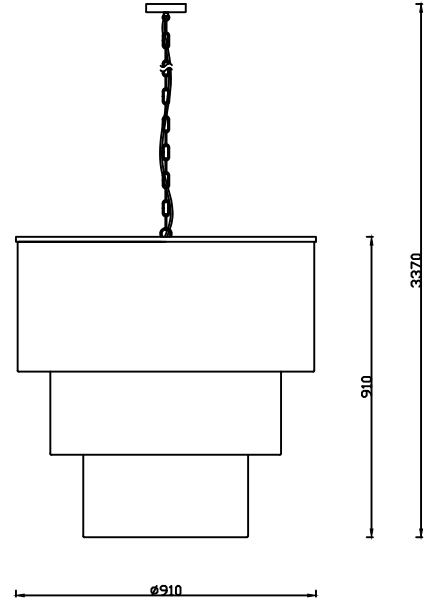

PURE WHITE LINES

EST. 2012

Willow Pendant - Small

Technical Specification Sheet

Dimensions

excluding rose & chain (cm)

W	D	H
61	61	366

Weight

Packaging dims

L68.5 x W68.5 x H46 cm

Packaging weight

6.4 kg

Assembly required

Partial

Care advice

Dust with lint free cloth

PURE WHITE LINES

EST. 2012

Willow Pendant - Large

Technical Specification Sheet

Dimensions

excluding rose & chain (cm)

W	D	H
91	91	337

Weight

Packaging dims

L99.5 x W99.5 x H70.5 cm

Packaging weight

17.4 kg

Assembly required

Partial

Care advice

Dust with lint free cloth