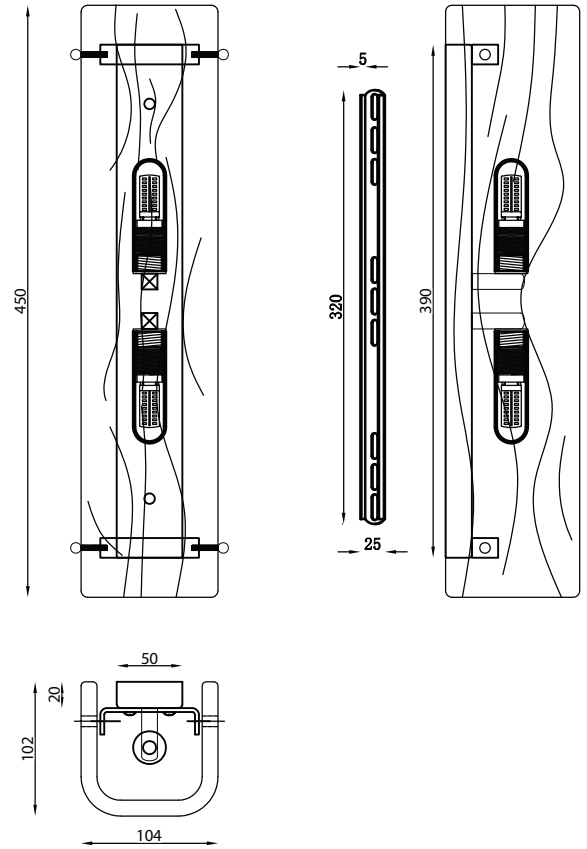

PURE WHITE LINES

EST. 2012

Viaggio Murano Wall Light

Technical Specification Sheet

Dimensions

excluding rose & chain (cm)

W	D	H
10	12	45

Weight

3.3kg

Product code

PWL94793

Materials

Brass Plated Iron, Coloured Glass

Metal Finish

Brass

Colour

2 bulbs, E14
(not included)

Packaging weight

3.9 kg

Assembly required

Partial

Care advice

Dust with lint free cloth

Box Dimensions

L52 x W29 x H18 cm