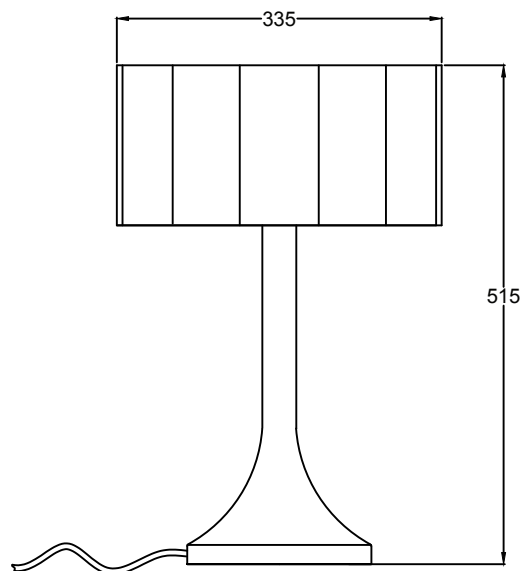

PURE WHITE LINES

EST. 2012

Vellum Table Lamp

Technical Specification Sheet

Dimensions

excluding rose & chain (cm)

W	D	H
34	34	52

Weight

1.6 kg

Product code

PWL56787

Materials

Fabric, Iron, Wood

Finish

Walnut

IP Rating

Suitable for dimming

Yes - dimmable bulb is required

Max wattage

10W

Bulb requirements

1 bulb, E27
(not included)

Packaging dims

L49 x W38 x H36 cm