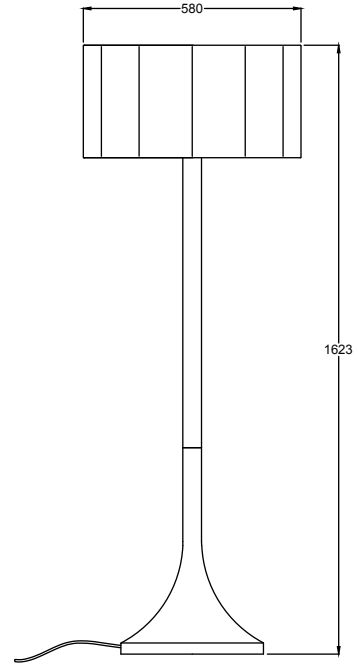

PURE WHITE LINES

EST. 2012

Vellum Floor Lamp

Technical Specification Sheet

Dimensions

excluding rose & chain (cm)

W	D	H
58	58	162

Weight

8.8 kg

Product code

PWL56988

Materials

Fabric, Iron, Wood

Finish

Walnut

IP Rating

Suitable for dimming

Yes - dimmable bulb is required

Max wattage

10W

Bulb requirements

1 bulb, E27
(not included)

Packaging dims

L95.5 x W62 x H61 cm