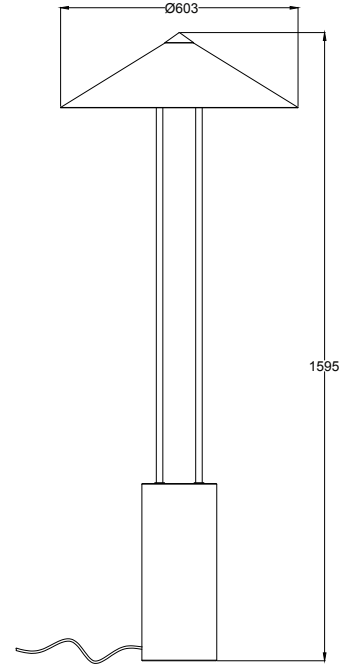

PURE WHITE LINES

EST. 2012

Titan Floor Lamp

Technical Specification Sheet

Dimensions

excluding rose & chain (cm)

W	D	H
40	40	160

Weight

26.2 kg

Product code

PWL87887

Materials

Iron, Travertine

Finish

Aged Brass

IP Rating

Suitable for dimming

Yes - dimmable bulb is required

Max wattage

10W

Bulb requirements

3 bulbs, E27
(not included)

Packaging dims

Box 1: L174 x W37.5 x H38 cm
Box 2: L67 x W67 x H24 cm