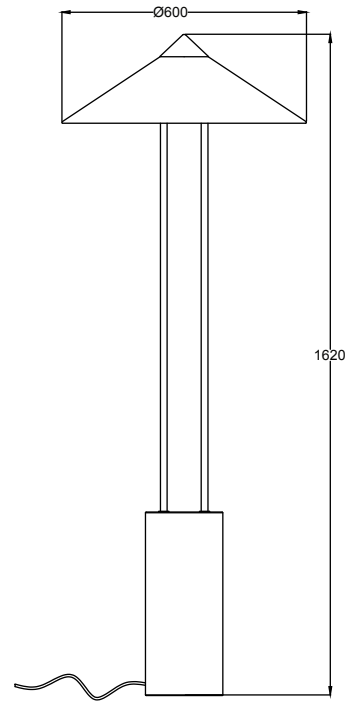

PURE WHITE LINES

EST. 2012

Titan Black Marble Floor Lamp

Technical Specification Sheet

Dimensions

excluding rose & chain (cm)

W	D	H
60	60	160

Weight

24.5 kg

Product code

PWL69772

Materials

Black Marble, Fabric, Iron

Finish

Iron

IP Rating

Suitable for dimming

Yes - dimmable bulb is required

Max wattage

10W

Bulb requirements

3 bulbs, E27
(not included)

Packaging dims

Box 1: L36 x W36 x H177
Box 2: L68 x W68 x H32 cm