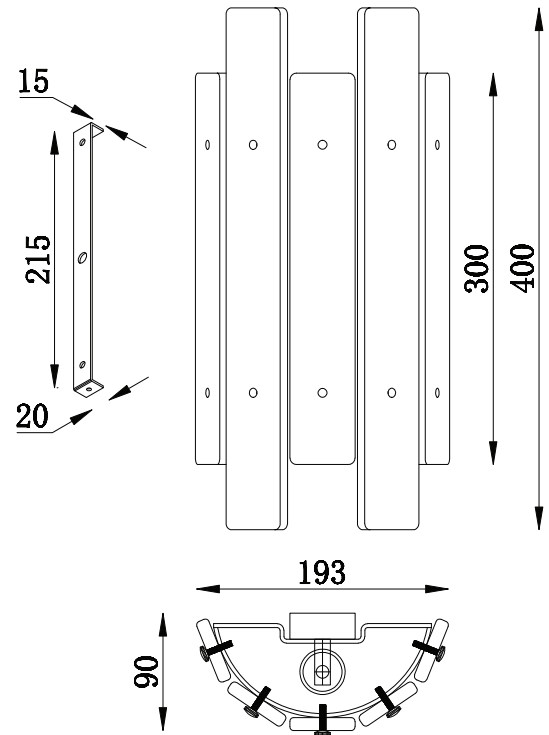

PURE WHITE LINES

EST. 2012

Tahli Wall Light

Technical Specification Sheet

Dimensions

excluding rose & chain (cm)

W	D	H
20	9	40

Weight

3.2kg

Product code

PWL25152

Materials

Iron, Crackled glass

Metal Finish

Brass

Glass colour

2 bulbs, G9
(not included)

Packaging dims

W41 x D31 x H28cm

Packaging weight

3.4kg

Assembly required

Partial

Care advice