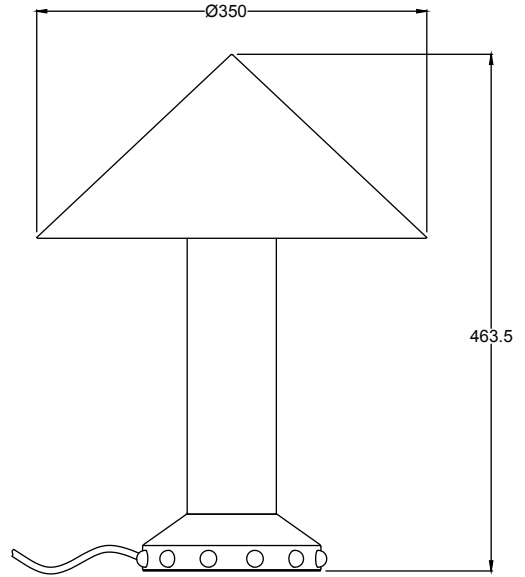

PURE WHITE LINES

EST. 2012

Structure Table Lamp B - Shiny Nickel

Technical Specification Sheet

Dimensions

excluding rose & chain (cm)

W	D	H
35	35	46

Weight

8.5 kg

Product code

PWL46266

Materials

Iron

Finish

Aged Brass, Shiny Nickel

IP Rating

Suitable for dimming

Yes - dimmable bulb is required

Max wattage

10W

Bulb requirements

1 bulb, E27
(not included)

Packaging dims

41cm x 41cm x 71cm

Packaging weight

8.5 kg

Assembly required

Partial

Care advice

Dust with lint free cloth