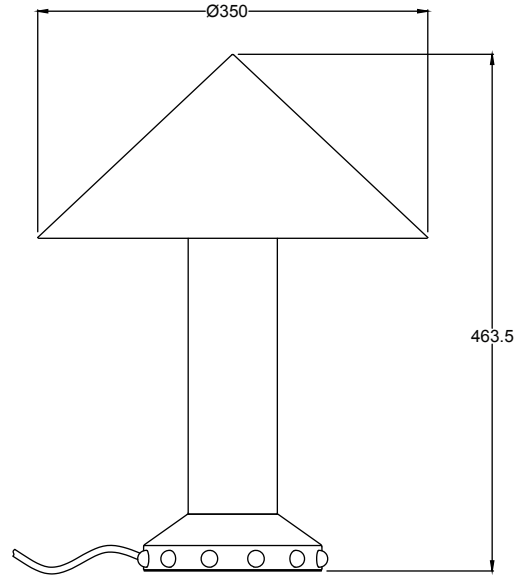

PURE WHITE LINES

EST. 2012

Structure Table Lamp B - Aged Brass

Technical Specification Sheet

Dimensions

excluding rose & chain (cm)

W	D	H
35	35	46

Weight

8.5 kg

Product code

PWL15775

Materials

Iron

Finish

Aged Brass, Shiny Nickel

IP Rating

Suitable for dimming

Yes - dimmable bulb is required

Max wattage

10W

Bulb requirements

1 bulb, E27
(not included)

Packaging dims

41cm x 41cm x 71cm