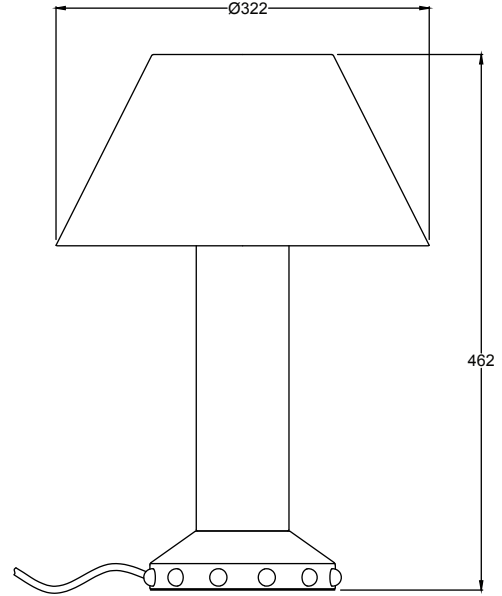

PURE WHITE LINES

EST. 2012

Structure Table Lamp A - Shiny Nickel

Technical Specification Sheet

Dimensions

excluding rose & chain (cm)

W	D	H
35	35	46

Weight

2.5 kg

Product code

PWL41574

Materials

Iron

Finish

Aged Brass, Shiny Nickel

IP Rating

Suitable for dimming

Yes - dimmable bulb is required

Max wattage

10W

Bulb requirements

1 bulb, E27
(not included)

Packaging dims

L41 x W41 x H38 cm