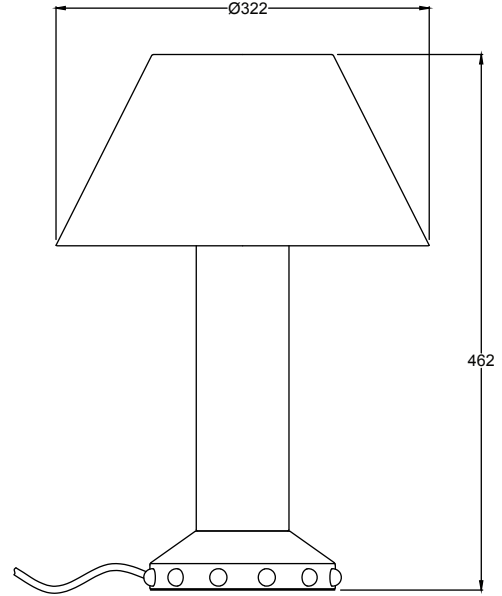

PURE WHITE LINES

EST. 2012

Structure Table Lamp A - Aged Brass

Technical Specification Sheet

Dimensions

excluding rose & chain (cm)

W	D	H
35	35	46

Weight

2.5 kg

Product code

PWL26837

Materials

Iron

Finish

Aged Brass, Shiny Nickel

IP Rating

Suitable for dimming

Yes - dimmable bulb is required

Max wattage

10W

Bulb requirements

1 bulb, E27
(not included)

Packaging dims

L41 x W41 x H38 cm