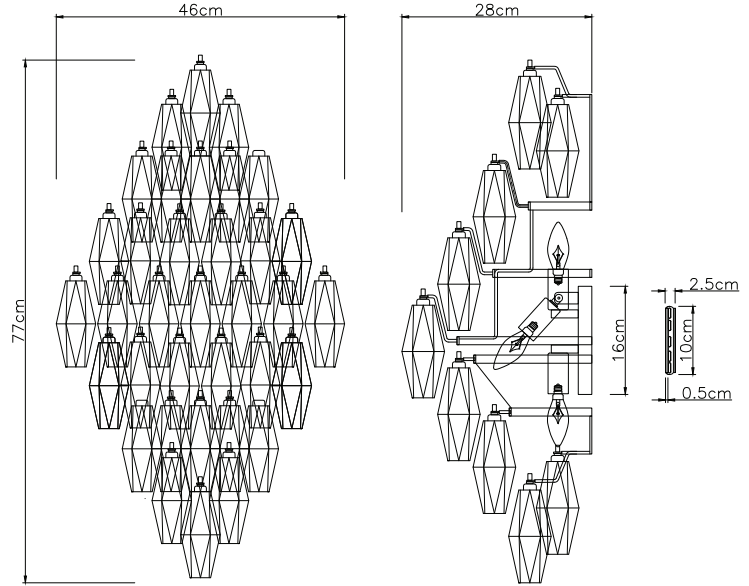

PURE WHITE LINES

EST. 2012

Sorrento Wall Light

Technical Specification Sheet

Dimensions

excluding rose & chain (cm)

W	D	H
46	28	77

Weight

9.2kg

Product code

PWL95361

Materials

Plated iron / glass

Metal Finish

Satin Brass

Glass colour

Max wattage

40W (equivalent to 5W LED)

Bulb requirements

4 bulbs, E14
(not included)

Packaging dims

W64 x D46 x H52cm

Packaging weight

11.4kg