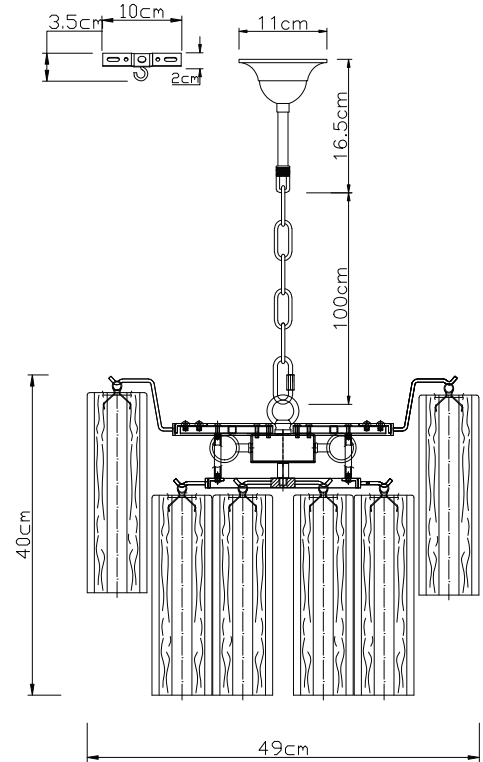

PURE WHITE LINES

EST. 2012

Small Treviso Chandelier

Technical Specification Sheet

Dimensions

excluding rose & chain (cm)

W	D	H
49	49	40

Minimum drop

(excluding glass & frame)

16.5cm

Maximum drop

(excluding glass & frame)

116.5cm

Weight

17.2kg

Product code

Bulb requirements

3 bulbs, E14
(not included)

Chain length

100cm

Chain colour

Satin Brass

Cable length

120cm

Cable colour

Gold

Inline switch

n/a

Ceiling rose Ø

11cm

Ceiling rose height

5 - 10cm