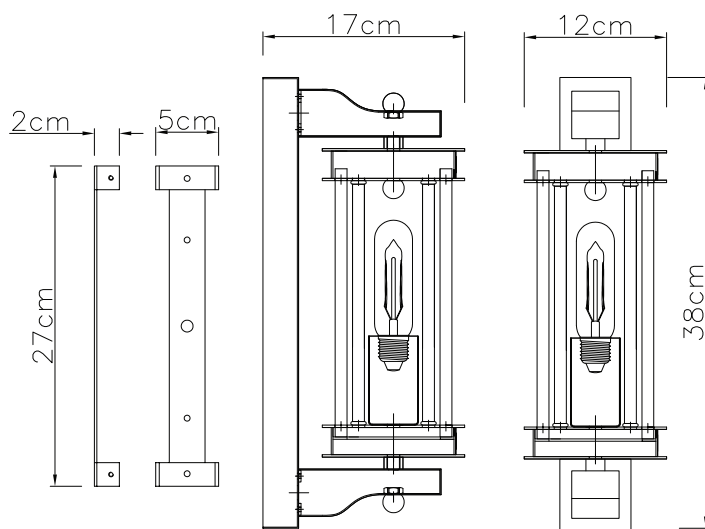

PURE WHITE LINES

EST. 2012

Small Nickel Elon Wall Light

Technical Specification Sheet

Dimensions

excluding rose & chain (cm)

W	D	H
12	17	38

Weight

3.4 kg

Product code

PWL86734

Materials

Glass, Iron

Metal Finish

Polished Nickel

Colour

Nickel

IP Rating

IP44

Suitable for dimming

Yes – dimmable bulb is required

Max wattage

40W (equivalent to 5W LED)

Bulb requirements

1 bulbs, E27
(not included)

Packaging dims

45 x 31 x 24 cm

Packaging weight

3.5 kg

Assembly required

Partial

Care advice