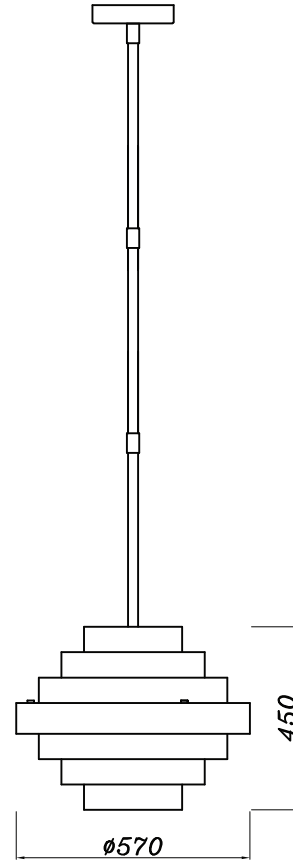

PURE WHITE LINES

EST. 2012

Small Neptune Alabaster Chandelier

Technical Specification Sheet

Dimensions

excluding rose & chain (cm)

W	D	H
57	57	49

Weight

33.7 kg

Product code

PWL61522

Materials

Brass Plated Iron, Spanish Alabaster

Finish

Brass

Available Colours

6 bulbs, E27
(not included)

Packaging dims

Box 1: L66 x W66 x H31 cm
Box 2: L60 x W60 x H56 cm

Packaging weight

43 kg

Assembly required

Partial

Care advice