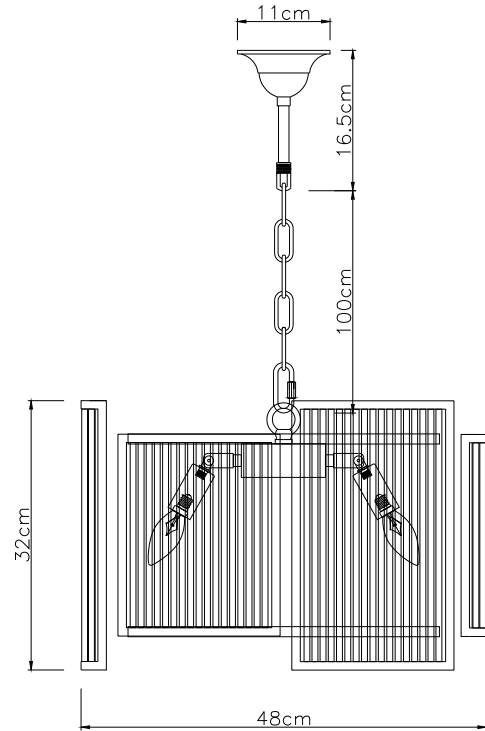

PURE WHITE LINES

EST. 2012

Small Monte Carlo Chandelier

Technical Specification Sheet

Dimensions

excluding rose & chain (cm)

W	D	H
48	48	32

Minimum drop

(excluding glass & frame)

16.5cm

Maximum drop

(excluding glass & frame)

116.5cm

Weight

7kg

Product code

Chain length

100cm

Chain colour

Satin Brass

Cable length

120cm

Cable colour

Gold

Inline switch

n/a

Ceiling rose Ø

11cm

Ceiling rose height

16.5cm

Ceiling rose colour

Satin Brass