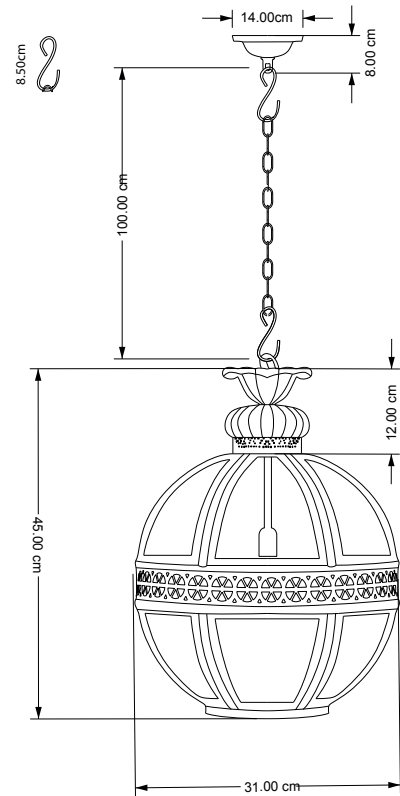

PURE WHITE LINES

EST. 2012

Small Verdigris Bronze Hampstead Lantern

Technical Specification Sheet

Dimensions excluding rose & chain (cm)	W 31	D 31	H 45
Weight	6.4 kg		
Product code	PWL56918		
Materials	Brass, glass		
Metal Finish	Bronze Verdigris		
Glass colour	 Clear		
IP Rating			
Suitable for dimming	Yes - dimmable bulb is required		
Max wattage	40W (equivalent to 5W LED)		

	Bulb requirements	1 bulb, E14 (not included)
	Chain length	100cm
	Chain colour	Bronze Verdigris
	Cable length	150cm
	Cable colour	Black
	Inline switch	n/a
	Ceiling rose Ø	14cm
	Ceiling rose height	8cm
	Ceiling rose colour	Bronze Verdigris
	Ceiling bracket	10.5cm
	Packaging dims	L54 x W54 x H67cm
	Packaging weight	4.3kg
	Assembly required	Partial
	Care advice	Dust with lint free cloth