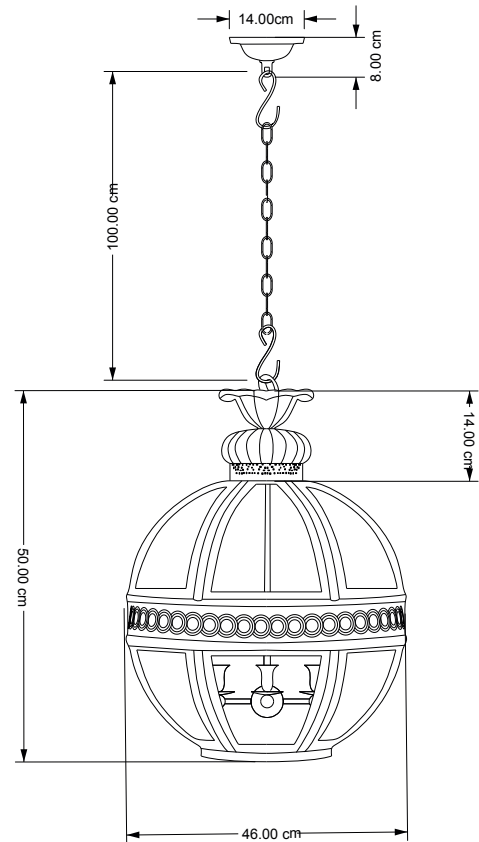

PURE WHITE LINES

EST. 2012

Small Dante Hanging Globe Light

Technical Specification Sheet

Dimensions excluding canopy & chain (cm)	W 31	D 31	H 45
Minimum drop (excluding glass & frame)			
Maximum drop (excluding glass & frame)			
Weight	6.4 kg		
Product code	PWL99715		
Materials	Brass, Glass		
Glass Colour	 Clear		
Metal Finish	Aged Bronze, Gilt		
IP Rating			
Suitable for dimming	No		
Max wattage	40W (equivalent to 5W LED)		

 Bulb requirements	1 bulb, B22 (not included)
 Chain length	100cm
Chain colour	Bronze
Cable length	150cm
Cable colour	Black
Inline switch	n/a
 Ceiling rose Ø	14cm
Ceiling rose height	8.5cm
Ceiling rose colour	Bronze
Ceiling bracket	10.5cm
Packaging Weight	4.34kg
Packaging Dims	L54 x W54 x H67cm
Assembly required	Partial
Care advice	Dust with lint free cloth