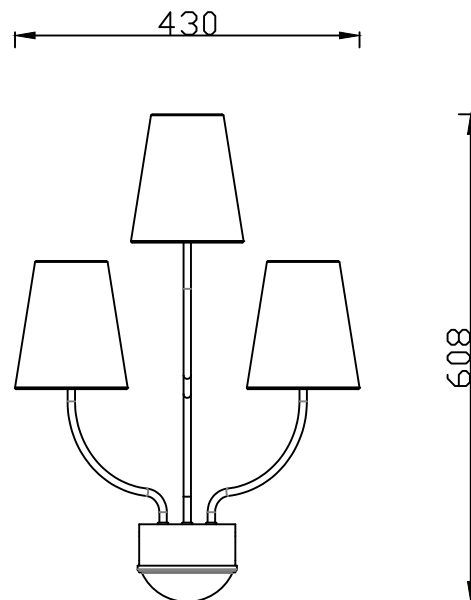

## Small Chabal Wall Light

#### Dimensions

excluding rose & chain (cm)

W	D	H
43	26.5	61