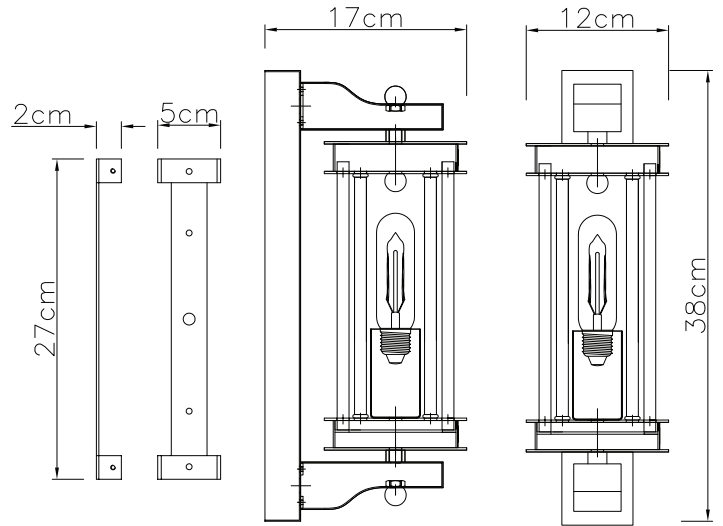

PURE WHITE LINES

EST. 2012

Small Black Elon Wall Light

Technical Specification Sheet

Dimensions

excluding rose & chain (cm)

W	D	H
12	17	38

Weight

3.4 kg

Product code

PWL86734

Materials

Glass, Iron

Metal Finish

Black Powdercoated Iron

Colour

1 bulbs, E27
(not included)

Packaging dims

45 x 31 x 24 cm

Packaging weight

3.5 kg

Assembly required

Partial

Care advice