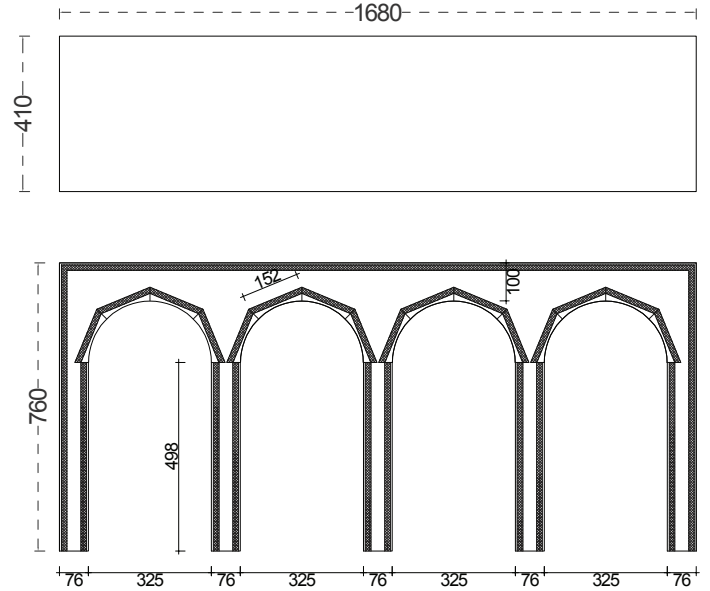

PURE WHITE LINES

EST. 2012

Siren Viola Marble Console Table

Technical Specification Sheet

Dimensions

excluding rose & chain (cm)

W	D	H
168	41	76

Weight

150 kg

Product code

PWL71372

Materials

Wood, Honed Viola Marble

Colour

Viola Marble

Packaging dims

178 x 51 x 93 cm

Packaging weight

152 kg

Assembly required

Partial

Care advice

Dust with lint free cloth