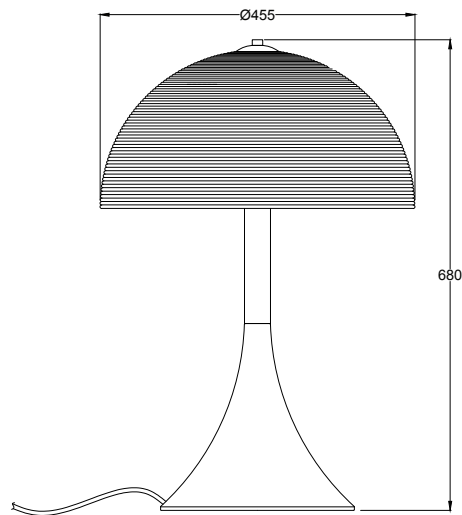

## Shroom Table Lamp

#### Dimensions

excluding rose & chain (cm)

W	D	H
46	46	68