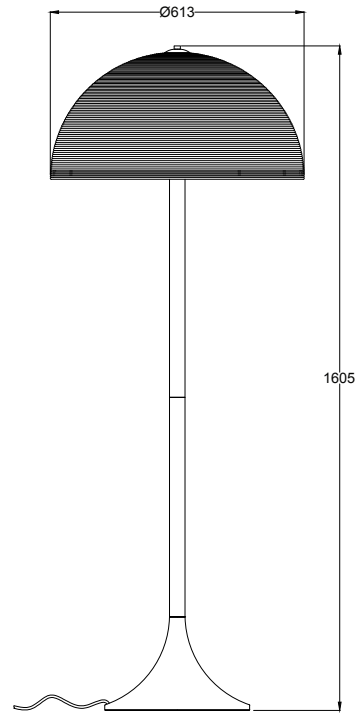

## Shroom Standing Lamp

### Technical Specification Sheet

<b>Dimensions</b> excluding rose & chain (cm)	W 61	D 61	H 161
<b>Weight</b>	10.5 kg		
<b>Product code</b>	PWL74828		
<b>Materials</b>	Iron, Rattan		
<b>Finish</b>	Aged Brass		
<b>IP Rating</b>			
<b>Suitable for dimming</b>	Yes - dimmable bulb is required		
<b>Max wattage</b>	10W		

### Packaging dims

Box 1: 88 x 43.5 x 44 cm  
Box 2: 68 x 68 x 36.5 cm