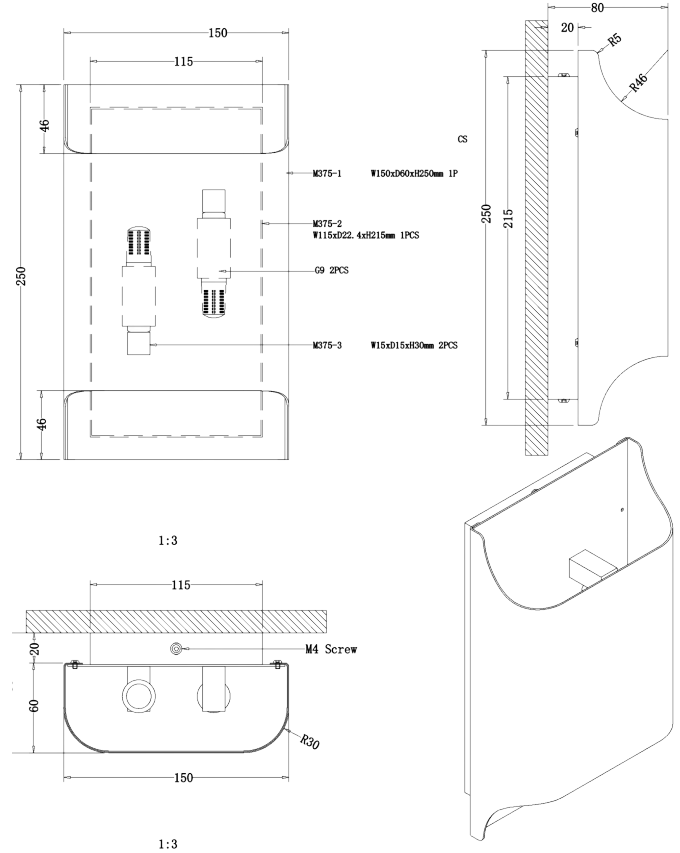

PURE WHITE LINES

EST. 2012

Shoal Wall Lamp - Small

Technical Specification Sheet

Dimensions

excluding rose & chain (cm)

| W | D | H |
|----|---|----|
| 15 | 6 | 25 |

Weight

1.62kg

Product code

PWL78232

Materials

Solid Brass

Metal Finish

Brass

Colour