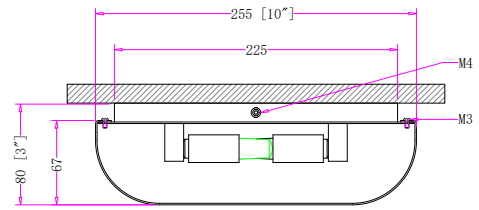

PURE WHITE LINES

EST. 2012

正视图
1:4

俯视图
1:4

Shoal Wall Lamp - Large

Technical Specification Sheet

Dimensions

excluding rose & chain (cm)

W	D	H
25.5	8	25.5

Weight

2.3kg

Product code

PWL78232

Materials

Solid Brass

Metal Finish