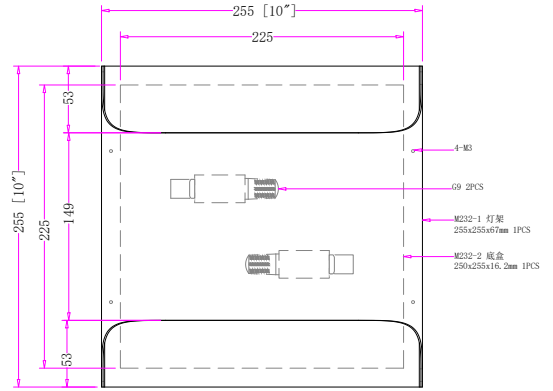

PURE WHITE LINES

EST. 2012

正视图
1:4

俯视图
1:4

Shoal Wall Lamp - Large

Technical Specification Sheet

Dimensions

excluding rose & chain (cm)

W	D	H
25.5	8	25.5

Weight

2.3kg

Product code

PWL78232

Materials

Solid Brass

Metal Finish