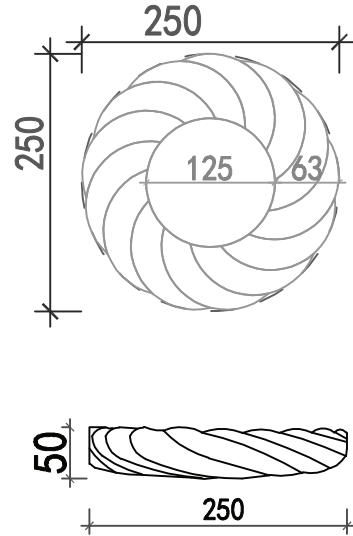

PURE WHITE LINES

EST. 2012

Sequoia Marble Bowl

Technical Specification Sheet

Dimensions

excluding rose & chain (cm)

W	D	H
25	25	5

Weight

6 kg

Product code

PWL53264

Materials

Marble

Available Colours

Packaging dims

L32 x W32 x H14 cm

Packaging weight

6 kg

Assembly required

Partial

Care advice

Dust with lint free cloth