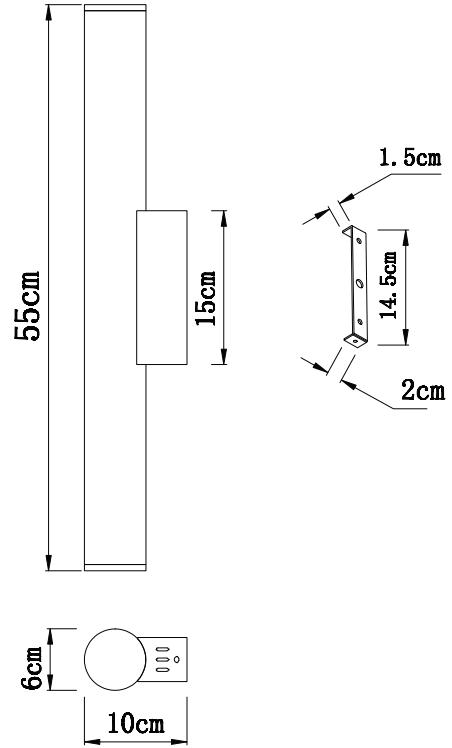

PURE WHITE LINES

EST. 2012

Sarral Alabaster Wall Light - Medium

Technical Specification Sheet

Dimensions

excluding rose & chain (cm)

W	D	H
6	9	55

Weight

2.6 kg

Product code

PWL16162

Materials

Alabaster, Brass Plated Iron

Finish

Brass Plated Iron

Available Colours

White

IP Rating

IP44

Suitable for dimming

Yes

Bulb requirements

2700k LED Strip
(built in)

Packaging dims

62 x 17 x 14cm

Packaging weight

3.1kg

Assembly required Care advice

Partial
Dust with lint free cloth