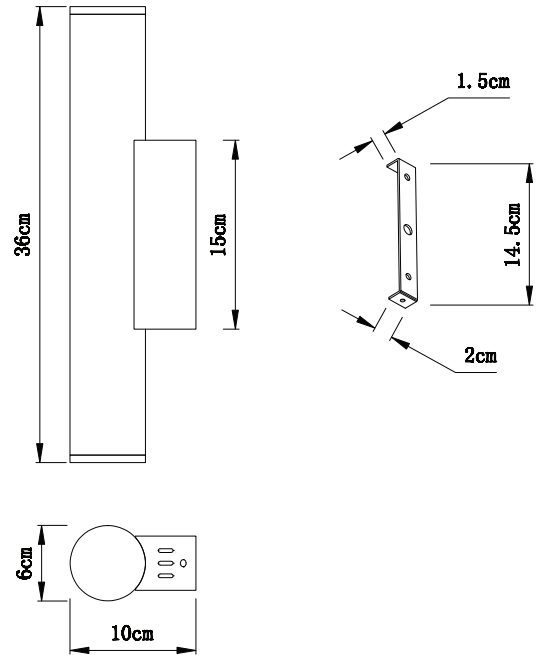

PURE WHITE LINES

EST. 2012

Sarral Alabaster Wall Light - Small

Technical Specification Sheet

Dimensions excluding rose & chain (cm)	W	D	H
	6	9	36
Weight	2 kg		
Product code	PWL16162		
Materials	Alabaster, Brass Plated Iron		
Finish	Brass Plated Iron		
Available Colours	 White		
IP Rating	IP44		
Suitable for dimming	Yes		

Bulb requirements	2700k LED Strip (built in)
Packaging dims	43 x 17 x 14cm
Packaging weight	2.6 kg
Assembly required	Partial
Care advice	Dust with lint free cloth