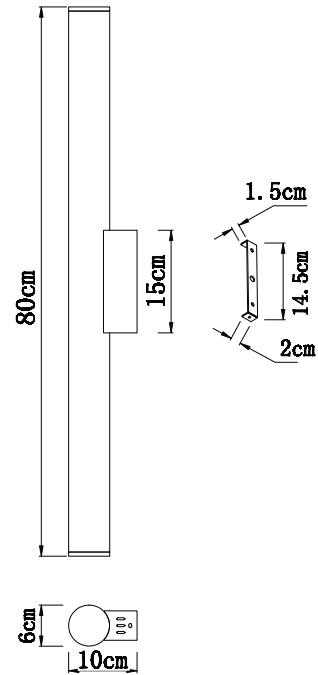

PURE WHITE LINES

EST. 2012

Sarral Alabaster Wall Light - Large

Technical Specification Sheet

Dimensions

excluding rose & chain (cm)

W	D	H
6	9	80

Weight

3.4 kg

Product code

PWL16162

Materials

Alabaster, Brass Plated Iron

Finish

Brass Plated Iron

Available Colours

White

IP Rating

IP44

Suitable for dimming

Yes

Bulb requirements

2700k LED Strip
(built in)

Packaging dims

87 x 17 x 14cm

Packaging weight

4.1 kg

Assembly required

Partial

Care advice

Dust with lint free cloth