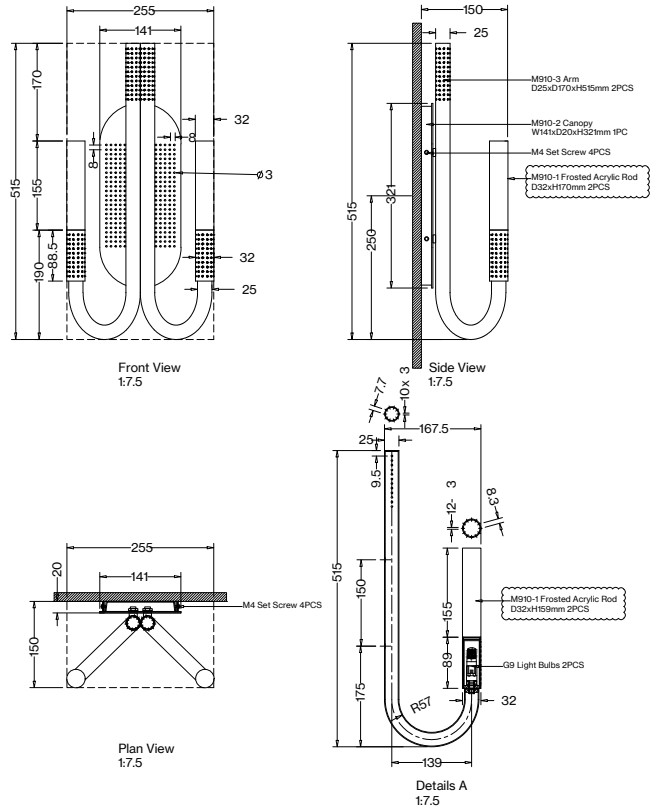

PURE WHITE LINES

EST. 2012

San Diego Wall Lamp

Technical Specification Sheet

Dimensions

excluding rose & chain (cm)

W	D	H
26	16	52

Weight

3kg

Product code

PWL58445

Materials

Iron, Glass

Metal Finish

Brass, Bronze

Colour

IP Rating

Suitable for dimming

Yes - dimmable bulb required

Max wattage

Bulb requirements

2 bulbs, G9
(not included)

Packaging weight

4.5 kg