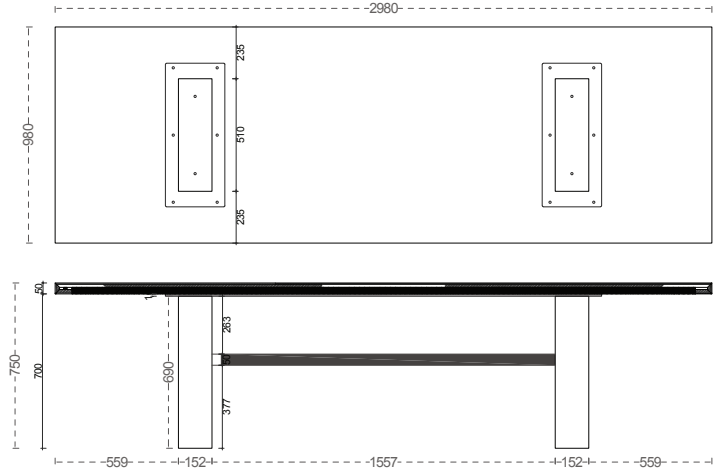

PURE WHITE LINES

EST. 2012

Saint Laurent 300cm Dining Table

Technical Specification Sheet

Dimensions

excluding rose & chain (cm)

W	D	H
298	98	75

Weight

247 kg

Product code

PWL79625

Materials

Brass, Wood, Patagonia Quartzite

Colour

Patagonia Quartzite

Packaging dims

Top: 302 x 103 x 21 cm
Base: 62 x 40 x 82cm

Packaging weight

255 kg

Assembly required

Partial

Care advice

Dust with lint free cloth