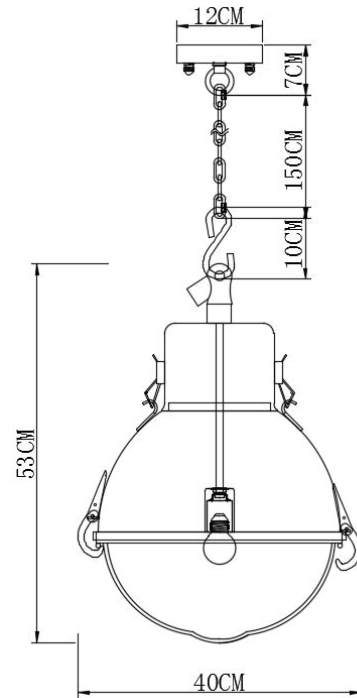

Amazon Green

Ceiling bracket

20-60cm

Packaging dims

60cm x 52cm x 42.5cm

Packaging weight

9.5 kg

Assembly required

Partial

Care advice

Dust with lint free cloth

PURE WHITE LINES

EST. 2012

Saint German Pendant - Pitch Black

Technical Specification Sheet

Dimensions excluding rose & chain (cm)	W	D	H
	40	40	53
Weight	6.9 kg		
Product code	PWL89783		
Materials	Copper/Iron/Glass		
Metal Finish	Pitch Black		
Colour	 Pitch Black		
IP Rating	IP20		
Suitable for dimming	Yes - dimmable bulb required		
Max wattage	40W (equivalent to 5W LED)		

	Bulb requirements	1 bulb, E27 (not included)
	Chain length	150 cm
	Chain colour	Pitch Black
	Cable length	170 cm
	Cable colour	Black
	Inline switch	n/a
	Ceiling rose Ø	12cm
	Ceiling rose height	7cm
	Ceiling rose colour	Pitch Black
	Ceiling bracket	20-60cm
	Packaging dims	60cm x 52cm x 42.5cm
	Packaging weight	9.5 kg
	Assembly required	Partial
	Care advice	Dust with lint free cloth

PURE WHITE LINES

EST. 2012

Saint German Pendant - White Ivory

Technical Specification Sheet

Dimensions

excluding rose & chain (cm)

W	D	H
40	40	53

Weight