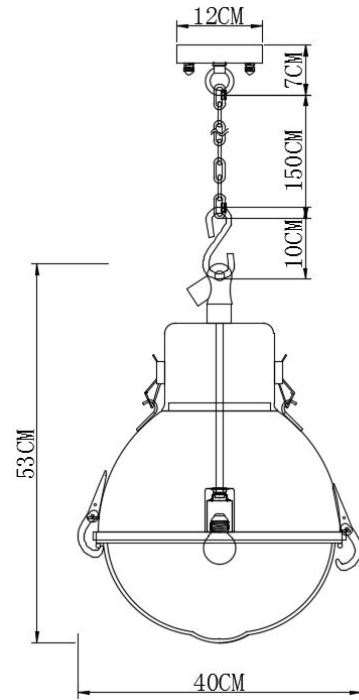

PURE WHITE LINES

EST. 2012

Saint German Pendant - Amazon Green

Technical Specification Sheet

Dimensions

excluding rose & chain (cm)

W	D	H
40	40	53

Weight

6.9 kg

Product code

PWL89783

Materials

Copper/Iron/Glass

Metal Finish

Amazon Green

Colour

Partial

Care advice

Dust with lint free cloth

PURE WHITE LINES

EST. 2012

Saint German Pendant - Pitch Black

Technical Specification Sheet

Dimensions excluding rose & chain (cm)	W	D	H
	40	40	53
Weight	6.9 kg		
Product code	PWL89783		
Materials	Copper/Iron/Glass		
Metal Finish	Pitch Black		
Colour	 Pitch Black		
IP Rating	IP20		
Suitable for dimming	Yes - dimmable bulb required		
Max wattage	40W (equivalent to 5W LED)		

PURE WHITE LINES

EST. 2012

Saint German Pendant - White Ivory

Technical Specification Sheet

Dimensions

excluding rose & chain (cm)

W	D	H
40	40	53

Weight