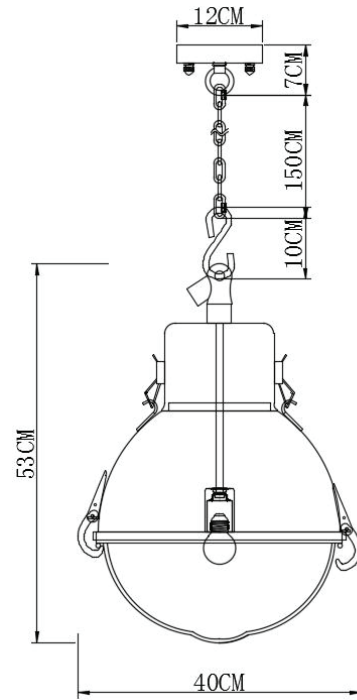

Black

Inline switch

n/a

Ceiling rose Ø

12cm

Ceiling rose height

7cm

Ceiling rose colour

Amazon Green

Ceiling bracket

20-60cm

Packaging dims

60cm x 52cm x 42.5cm

Packaging weight

9.5 kg

Assembly required

Partial

Care advice

Dust with lint free cloth

PURE WHITE LINES

EST. 2012

Saint German Pendant - Pitch Black

Technical Specification Sheet

Dimensions excluding rose & chain (cm)	W	D	H
	40	40	53
Weight	6.9 kg		
Product code	PWL89783		
Materials	Copper/Iron/Glass		
Metal Finish	Pitch Black		
Colour	 Pitch Black		
IP Rating	IP20		
Suitable for dimming	Yes - dimmable bulb required		
Max wattage	40W (equivalent to 5W LED)		

	Bulb requirements	1 bulb, E27 (not included)
	Chain length	150 cm
	Chain colour	Pitch Black
	Cable length	170 cm
	Cable colour	Black
	Inline switch	n/a
	Ceiling rose Ø	12cm
	Ceiling rose height	7cm
	Ceiling rose colour	Pitch Black
	Ceiling bracket	20-60cm
	Packaging dims	60cm x 52cm x 42.5cm
	Packaging weight	9.5 kg
	Assembly required	Partial
	Care advice	Dust with lint free cloth