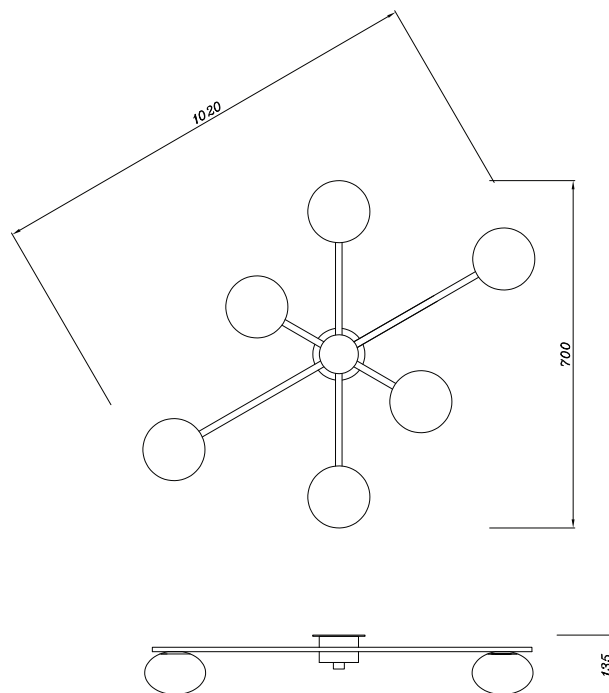

PURE WHITE LINES

EST. 2012

Rossi Sputnik Light - Small

Technical Specification Sheet

Dimensions - Small

excluding rose & chain (cm)

W	D	H
102	70	14

Dimensions - Large

excluding rose & chain (cm)

W	D	H
165	113	16

Weight - Small 11.3 kg

Weight - Large 31.2 kg

Product code PWL95986

Materials Iron, Spanish Alabaster

Metal Finish Brass Plated Iron

Colour

Alabaster

IP Rating IP20

Suitable for dimming Yes - dimmable bulb is required

Max wattage 60W (equivalent to 9W LED)

Bulb requirements

6 bulbs, G9
(not included)

Packaging dims

Small: L95 x W72 x H17 cm
Large: L146 x W114 x H18 cm

Dimensions - Small

excluding rose & chain (cm)

W	D	H
102	70	14

Dimensions - Large

excluding rose & chain (cm)

W	D	H
165	113	16

Weight - Small 11.3 kg

Weight - Large 31.2 kg