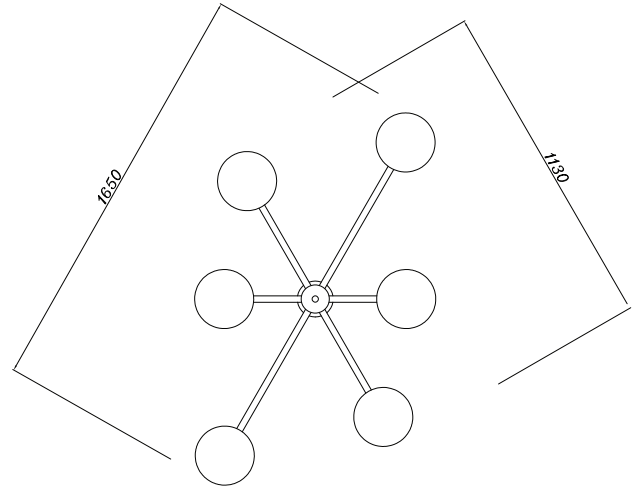

Packaging weight Assembly required

Small: 13.6 kg, Large: 35 kg

Care advice

Partial
Dust with lint free cloth

PURE WHITE LINES

EST. 2012

Rossi Sputnik Light - Large

Technical Specification Sheet

Dimensions - Small

excluding rose & chain (cm)

W	D	H
102	70	14

Dimensions - Large

excluding rose & chain (cm)

W	D	H
165	113	16

Weight - Small 11.3 kg

Weight - Large 31.2 kg