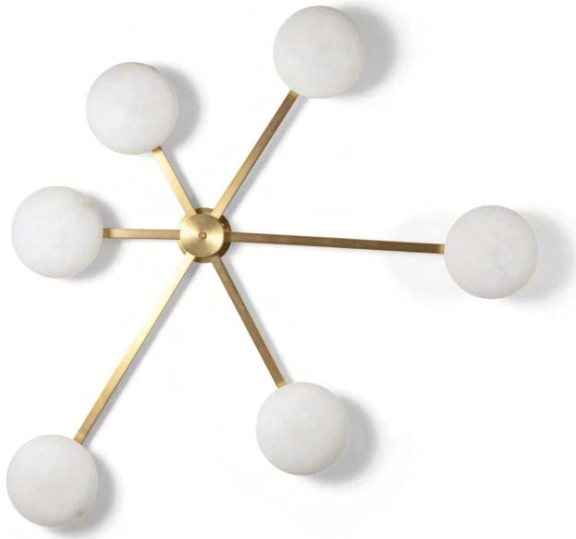

PURE WHITE LINES

EST. 2012

Rossi Sputnik Light - Large

Technical Specification Sheet

Dimensions - Small

excluding rose & chain (cm)

W	D	H
102	70	14

Dimensions - Large

excluding rose & chain (cm)

W	D	H
165	113	16

Weight - Small 11.3 kg

Weight - Large 31.2 kg

Product code PWL95986

Materials Iron, Spanish Alabaster

Metal Finish Brass Plated Iron

Colour

Alabaster

IP Rating IP20

Suitable for dimming Yes - dimmable bulb is required

Max wattage 60W (equivalent to 9W LED)

Bulb requirements

6 bulbs, G9
(not included)

Packaging dims

Small: L95 x W72 x H17 cm
Large: L146 x W114 x H18 cm

Packaging weight Assembly required

Small: 13.6 kg, Large: 35 kg

Care advice

Partial
Dust with lint free cloth