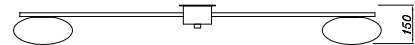

Packaging weight Assembly required

Small: 13.6 kg, Large: 35 kg

Care advice

Partial
Dust with lint free cloth

PURE WHITE LINES

EST. 2012

Rossi Sputnik Light - Large

Technical Specification Sheet

Dimensions - Small

excluding rose & chain (cm)

W	D	H
102	70	14

Dimensions - Large

excluding rose & chain (cm)

W	D	H
165	113	16

Weight - Small 11.3 kg

Weight - Large 31.2 kg