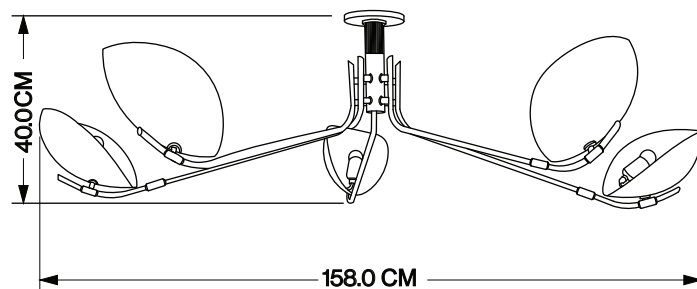

PURE WHITE LINES

EST. 2012

Roma Brass Chandelier – 5 Arm

Dimensions

excluding rose & chain (cm)

W	D	H
150	158	40

Weight

20.25 kg

Cable length

60cm

Cable colour

Black

Inline switch

n/a

Ceiling rose

14cm

Ceiling rose height

1.5cm

Ceiling rose colour

Vintage Brass

Assembly required

Yes

Box dimensions W106.68 x D106.68 x H44.4 cm

Box weight