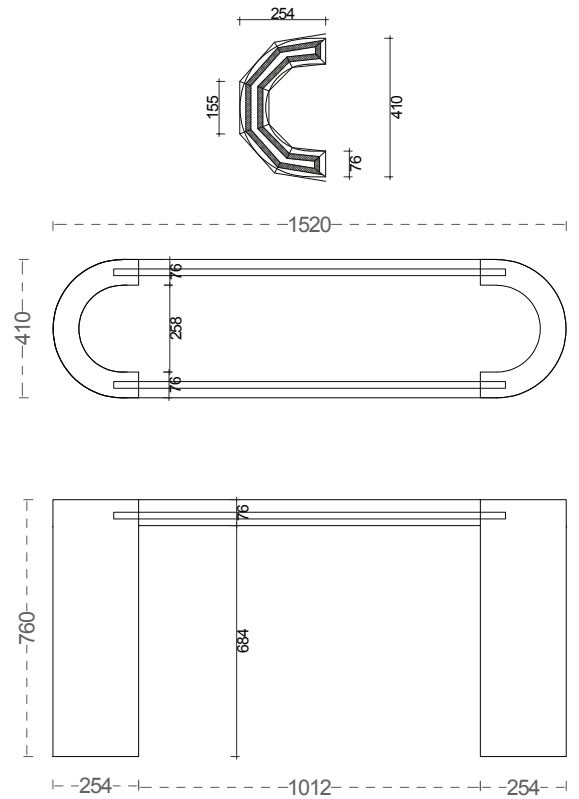

PURE WHITE LINES

EST. 2012

Riviera Viola Marble Console Table

Technical Specification Sheet

Dimensions

excluding rose & chain (cm)

W	D	H
152	41	76

Weight

150 kg

Product code

PWL98818

Materials

Wood, Honed Viola Marble

Colour

Packaging dims

162 x 51 x 93 cm

Packaging weight

152 kg

Assembly required

Partial

Care advice

Dust with lint free cloth