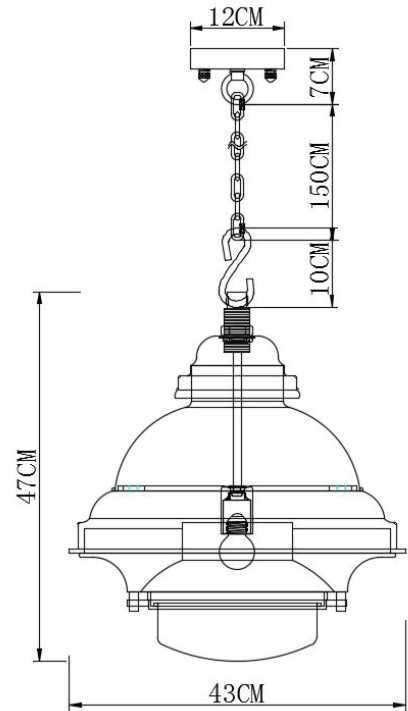

PURE WHITE LINES

EST. 2012

Riga Industrial Pendant

Technical Specification Sheet

Dimensions

excluding rose & chain (cm)

W	D	H
43	43	47

Weight

8.5 kg

Product code

PWL56984

Materials

Copper/Iron/Glass

Metal Finish

Bronze

Colour

1 bulb, E27
(not included)

Chain length

150 cm

Chain colour

Bronze

Cable length

170 cm

Cable colour

Black

Inline switch

n/a

Ceiling rose Ø

12cm

Ceiling rose height

7cm

Ceiling rose colour