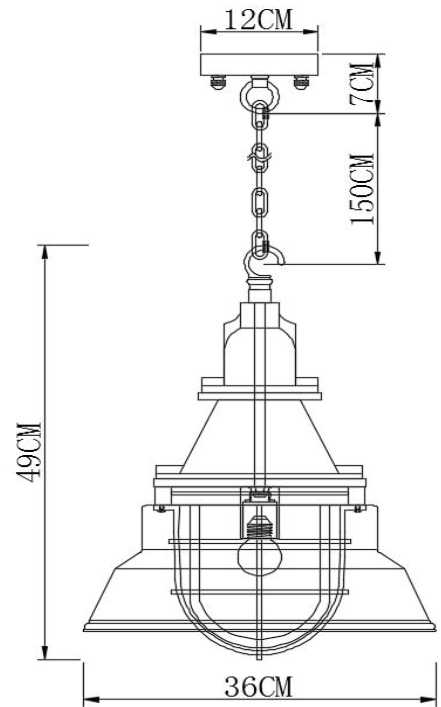

Black

Inline switch

n/a

Ceiling rose Ø

12cm

Ceiling rose height

7cm

Ceiling rose colour

Ivory White

Ceiling bracket

20-60cm

Packaging dims

62cm x 48cm x 47.5 cm

Packaging weight

10.82 kg

Assembly required

Partial

Care advice

Dust with lint free cloth

PURE WHITE LINES

EST. 2012

Ridley Industrial Pendant - Pitch Black

Technical Specification Sheet

Dimensions excluding rose & chain (cm)	W 36	D 36	H 49
Weight	7.98 kg		
Product code	PWL56761		
Materials	Copper/Iron/Glass		
Metal Finish	Aluminum		
Colour	 Pitch Black		
IP Rating	IP20		
Suitable for dimming	Yes - dimmable bulb required		
Max wattage	40W (equivalent to 5W LED)		

	Bulb requirements	1 bulb, E27 (not included)
	Chain length	150 cm
	Chain colour	Pitch Black
	Cable length	170 cm
	Cable colour	Black
	Inline switch	n/a
	Ceiling rose Ø	12cm
	Ceiling rose height	7cm
	Ceiling rose colour	Pitch Black
	Ceiling bracket	20-60cm
	Packaging dims	62cm x 48cm x 47.5 cm
	Packaging weight	10.82 kg
	Assembly required	Partial
	Care advice	Dust with lint free cloth