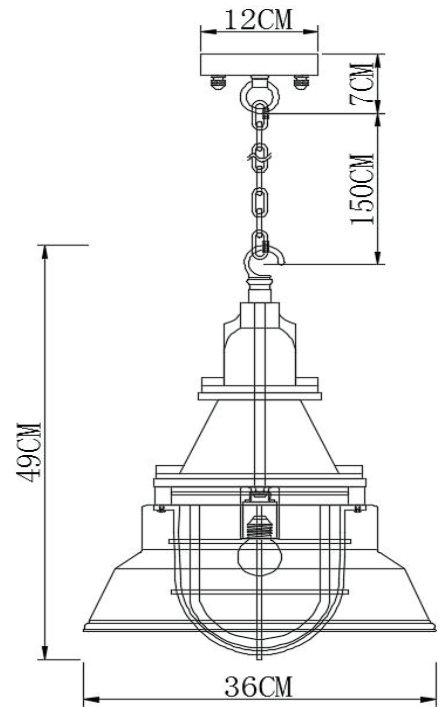

PURE WHITE LINES

EST. 2012

Ridley Industrial Pendant - Amazon Green

Technical Specification Sheet

Dimensions <small>excluding rose & chain (cm)</small>	W	D	H
	36	36	49
Weight	7.98 kg		
Product code	PWL56761		
Materials	Copper/Iron/Glass		
Metal Finish	Amazon Green		
Colour	 Amazon Green		
IP Rating	IP20		
Suitable for dimming	Yes - dimmable bulb required		
Max wattage	40W <small>(equivalent to 5W LED)</small>		
 Bulb requirements	1 bulb, E27 <small>(not included)</small>		
 Chain length	150 cm		
Chain colour	Amazon Green		
Cable length	170 cm		
Cable colour	Black		
Inline switch	n/a		
 Ceiling rose Ø	12cm		
Ceiling rose height	7cm		
Ceiling rose colour	Amazon Green		
Ceiling bracket	20-60cm		
Packaging dims	62cm x 48cm x 47.5 cm		
Packaging weight	10.82 kg		
Assembly required	Partial		
Care advice	Dust with lint free cloth		

PURE WHITE LINES

EST. 2012

Ridley Industrial Pendant - Ivory White

Technical Specification Sheet

Dimensions

excluding rose & chain (cm)

W	D	H
36	36	49

Weight

7.98 kg

Product code

PWL56761

Materials

Copper/Iron/Glass

Metal Finish

Ivory White

Colour

Partial

Care advice

Dust with lint free cloth

PURE WHITE LINES

EST. 2012

Ridley Industrial Pendant - Pitch Black

Technical Specification Sheet

Dimensions excluding rose & chain (cm)	W 36	D 36	H 49
Weight	7.98 kg		
Product code	PWL56761		
Materials	Copper/Iron/Glass		
Metal Finish	Aluminum		
Colour	 Pitch Black		
IP Rating	IP20		
Suitable for dimming	Yes - dimmable bulb required		
Max wattage	40W (equivalent to 5W LED)		