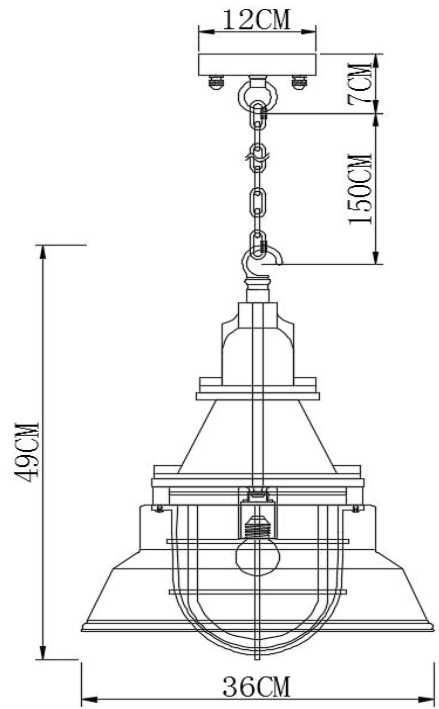

PURE WHITE LINES

EST. 2012

Ridley Industrial Pendant - Amazon Green

Technical Specification Sheet

Dimensions <small>excluding rose & chain (cm)</small>	W	D	H
	36	36	49
Weight	7.98 kg		
Product code	PWL56761		
Materials	Copper/Iron/Glass		
Metal Finish	Amazon Green		
Colour	 Amazon Green		
IP Rating	IP20		
Suitable for dimming	Yes - dimmable bulb required		
Max wattage	40W <small>(equivalent to 5W LED)</small>		
 Bulb requirements	1 bulb, E27 <small>(not included)</small>		
 Chain length	150 cm		
Chain colour	Amazon Green		
Cable length	170 cm		
Cable colour	Black		
Inline switch	n/a		
 Ceiling rose Ø	12cm		
Ceiling rose height	7cm		
Ceiling rose colour	Amazon Green		
Ceiling bracket	20-60cm		
Packaging dims	62cm x 48cm x 47.5 cm		
Packaging weight	10.82 kg		
Assembly required	Partial		
Care advice	Dust with lint free cloth		

PURE WHITE LINES

EST. 2012

Ridley Industrial Pendant - Ivory White

Technical Specification Sheet

Dimensions

excluding rose & chain (cm)

W	D	H
36	36	49

Weight

7.98 kg

Product code

PWL56761

Materials

Copper/Iron/Glass

Metal Finish

Ivory White

Colour

Partial

Care advice

Dust with lint free cloth

PURE WHITE LINES

EST. 2012

Ridley Industrial Pendant - Pitch Black

Technical Specification Sheet

Dimensions excluding rose & chain (cm)	W 36	D 36	H 49
Weight	7.98 kg		
Product code	PWL56761		
Materials	Copper/Iron/Glass		
Metal Finish	Aluminum		
Colour	 Pitch Black		
IP Rating	IP20		
Suitable for dimming	Yes - dimmable bulb required		
Max wattage	40W (equivalent to 5W LED)		