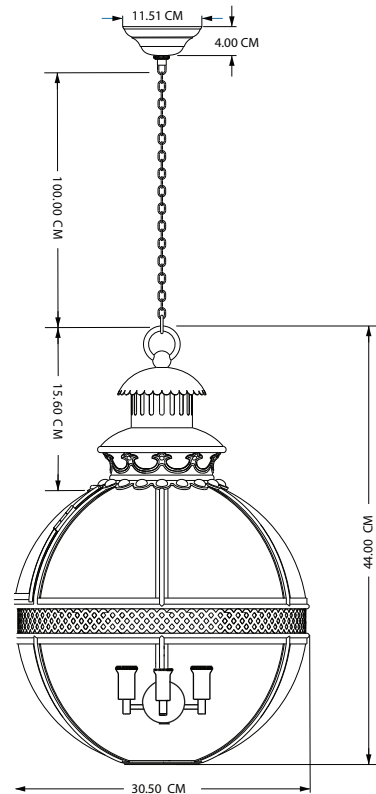

PURE WHITE LINES

EST. 2012

Richmond Globe Lantern In Verdigris Bronze - Small

Technical Specification Sheet

Dimensions excluding canopy & chain (cm)	W 31	D 31	H 44
Minimum drop (excluding glass & frame)	13 cm		
Maximum drop (excluding glass & frame)	113cm		
Weight	8kg		
Product code	PWL43546		
Materials	Brass, Glass		
Glass Colour	 Clear		
Metal Finish	Verdigris Bronze		
IP Rating			
Suitable for dimming	No		
Max wattage	25W		

Bulb requirements	3 bulbs, E14 (not included)
Chain length	100cm
Chain colour	Verdigris Bronze
Cable length	150cm
Cable colour	Black
Inline switch	n/a
Ceiling rose Ø	11.51cm
Ceiling rose height	4cm
Ceiling rose colour	Verdigris Bronze
Ceiling bracket Ø	10.5cm
Packaging Weight	11.5kg
Packaging Dims	L50 x W50 x H69cm
Assembly required	Partial
Care advice	Dust with lint free cloth