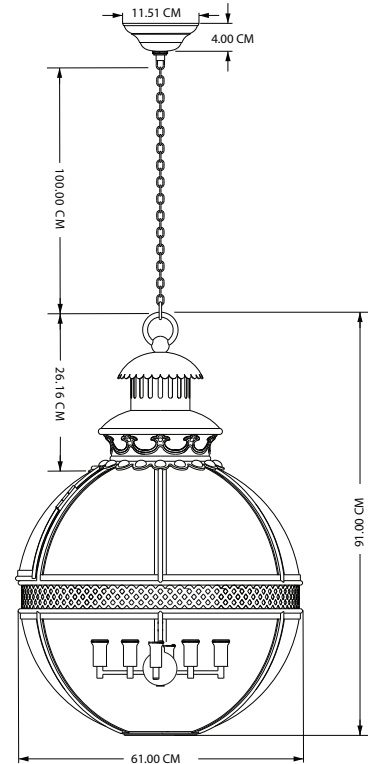

PURE WHITE LINES

EST. 2012

Richmond Globe Lantern In Verdigris Bronze - Large

Technical Specification Sheet

Dimensions	W	D	H
excluding canopy & chain (cm)	61	61	91
Minimum drop (excluding glass & frame)			13 cm
Maximum drop (excluding glass & frame)			113 cm
Weight			26 kg
Product code		PWL43546	
Materials		Brass, Glass	
Glass Colour		 Clear	
Metal Finish		Verdigris Bronze	
IP Rating			
Suitable for dimming		No	
Max wattage		25W	

Bulb requirements	6 bulbs, E14 (not included)
Chain length	100 cm
Chain colour	Verdigris Bronze
Cable length	150 cm
Cable colour	Black
Inline switch	n/a
Ceiling rose Ø	11.51 cm
Ceiling rose height	4.03 cm
Ceiling rose colour	Verdigris Bronze
Ceiling bracket Ø	10.5 cm
Packaging Weight	35 kg
Packaging Dims	L83 x W83 x H111 cm
Assembly required	Partial
Care advice	Dust with lint free cloth