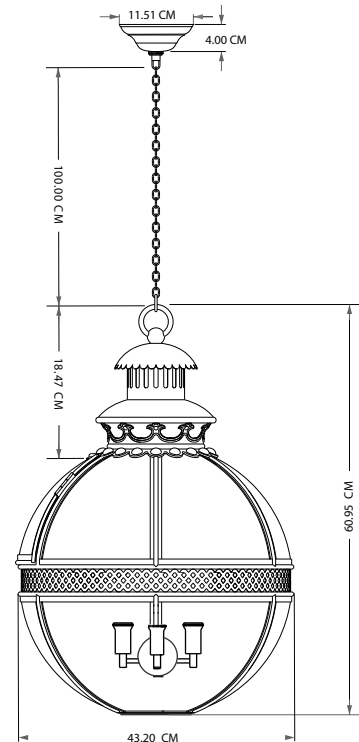

PURE WHITE LINES

EST. 2012

Richmond Globe Lantern In Verdigris Bronze - Medium

Technical Specification Sheet

Dimensions excluding canopy & chain (cm)	W 43	D 43	H 61
Minimum drop (excluding glass & frame)	13 cm		
Maximum drop (excluding glass & frame)	113 cm		
Weight	14 kg		
Product code	PWL43546		
Materials	Verdigris Bronze, Glass		
Glass Colour	 Clear		
Metal Finish	Verdigris Bronze		
IP Rating			
Suitable for dimming	No		
Max wattage	25W		

Bulb requirements	3 bulbs, E14 (not included)
Chain length	100cm
Chain colour	Verdigris Bronze
Cable length	150cm
Cable colour	Black
Inline switch	n/a
Ceiling rose Ø	11.51cm
Ceiling rose height	4cm
Ceiling rose colour	Verdigris Bronze
Ceiling bracket Ø	10.5cm
Packaging Weight	19.7kg
Packaging Dims	L63.5 x W63.5 x H85cm
Assembly required	Partial
Care advice	Dust with lint free cloth