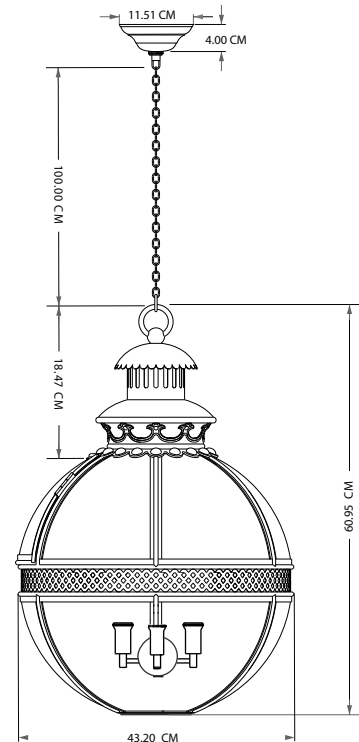

PURE WHITE LINES

EST. 2012

Richmond Globe Lantern In Antique Brass - Medium

Technical Specification Sheet

Dimensions	W	D	H
excluding canopy & chain (cm)	43	43	61
Minimum drop (excluding glass & frame)	13 cm		
Maximum drop (excluding glass & frame)	113 cm		
Weight	14 kg		
Product code	PWL75992		
Materials	Brass, Glass		
Glass Colour	 Clear		
Metal Finish	Antique Brass		
IP Rating			
Suitable for dimming	No		
Max wattage	25W		

Bulb requirements	3 bulbs, E14 (not included)
Chain length	100cm
Chain colour	Antique Brass
Cable length	150cm
Cable colour	Black
Inline switch	n/a
Ceiling rose Ø	11.51cm
Ceiling rose height	4cm
Ceiling rose colour	Antique Brass
Ceiling bracket Ø	10.5cm
Packaging Weight	19.7kg
Packaging Dims	L63.5 x W63.5 x H85cm
Assembly required	Partial
Care advice	Dust with lint free cloth