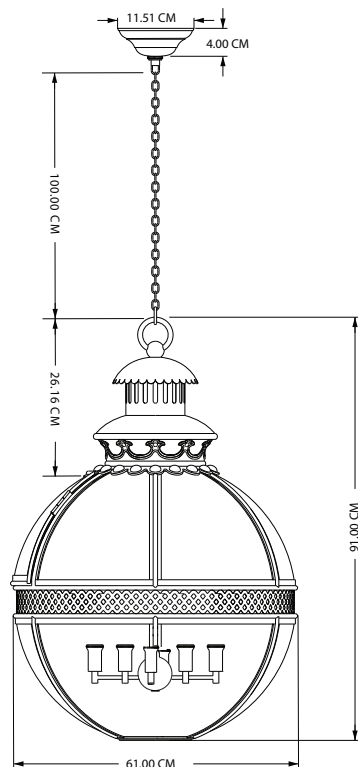

PURE WHITE LINES

EST. 2012

Richmond Globe Lantern In Antique Brass - Large

Technical Specification Sheet

Dimensions	W	D	H
excluding canopy & chain (cm)	61	61	91
Minimum drop (excluding glass & frame)			13 cm
Maximum drop (excluding glass & frame)			113 cm
Weight			26 kg
Product code		PWL44548	
Materials		Brass, Glass	
Glass Colour		 Clear	
Metal Finish		Antique Brass	
IP Rating			
Suitable for dimming		No	
Max wattage		25W	

Bulb requirements

6 bulbs, E14
(not included)

Chain length

100 cm

Chain colour

Antique Brass

Cable length

150 cm

Cable colour

Black

Inline switch

n/a

Ceiling rose Ø

11.51 cm

Ceiling rose height

4.03 cm

Ceiling rose colour

Antique Brass

Ceiling bracket Ø

10.5 cm

Packaging Weight

35 kg

Packaging Dims

L83 x W83 x H111 cm

Assembly required

Partial

Care advice

Dust with lint free cloth