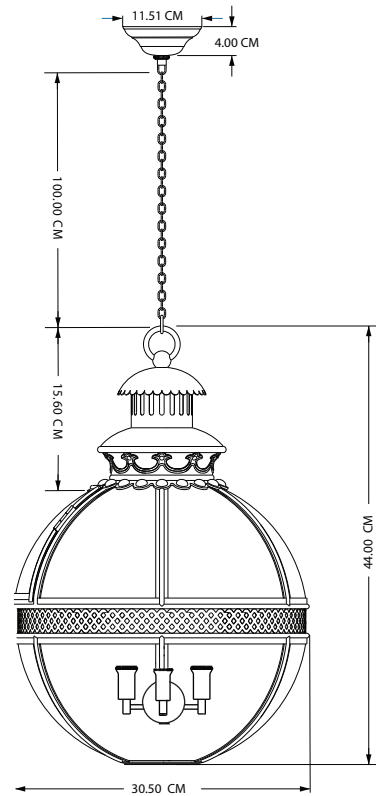

PURE WHITE LINES

EST. 2012

Richmond Globe Lantern In Antique Brass - Small

Technical Specification Sheet

Dimensions	W	D	H
excluding canopy & chain (cm)	31	31	44
Minimum drop (excluding glass & frame)			13 cm
Maximum drop (excluding glass & frame)			113cm
Weight			8kg
Product code		PWL75992	
Materials		Brass, Glass	
Glass Colour		 Clear	
Metal Finish		Antique Brass	
IP Rating			
Suitable for dimming		No	
Max wattage		25W	

Bulb requirements	3 bulbs, E14 (not included)
Chain length	100cm
Chain colour	Antique Brass
Cable length	150cm
Cable colour	Black
Inline switch	n/a
Ceiling rose Ø	11.51cm
Ceiling rose height	4cm
Ceiling rose colour	Antique Brass
Ceiling bracket Ø	10.5cm
Packaging Weight	11.5kg
Packaging Dims	L50 x W50 x H69cm
Assembly required	Partial
Care advice	Dust with lint free cloth