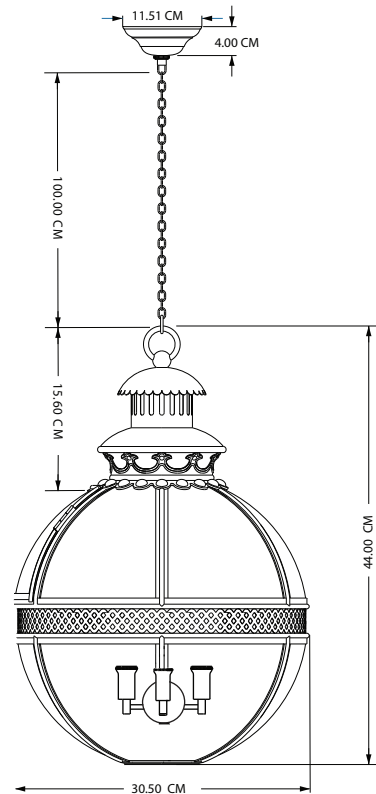

PURE WHITE LINES

EST. 2012

Richmond Globe Lantern In Burnished Silver - Small

Technical Specification Sheet

Dimensions excluding canopy & chain (cm)	W 31	D 31	H 44
Minimum drop (excluding glass & frame)	13 cm		
Maximum drop (excluding glass & frame)	113cm		
Weight	8kg		
Product code	PWL75992		
Materials	Brass, Glass		
Glass Colour	 Clear		
Metal Finish	Burnished Silver		
IP Rating			
Suitable for dimming	No		
Max wattage	25W		

Bulb requirements	3 bulbs, E14 (not included)
Chain length	100cm
Chain colour	Burnished Silver
Cable length	150cm
Cable colour	Black
Inline switch	n/a
Ceiling rose Ø	11.51cm
Ceiling rose height	4cm
Ceiling rose colour	Burnished Silver
Ceiling bracket Ø	10.5cm
Packaging Weight	11.5kg
Packaging Dims	L50 x W50 x H69cm
Assembly required	Partial
Care advice	Dust with lint free cloth