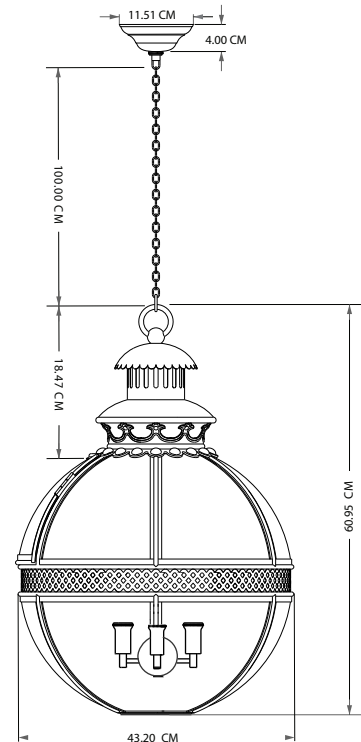

PURE WHITE LINES

EST. 2012

Richmond Globe Lantern In Burnished Silver - Medium

Technical Specification Sheet

Dimensions excluding canopy & chain (cm)	W 43	D 43	H 61
Minimum drop (excluding glass & frame)	13 cm		
Maximum drop (excluding glass & frame)	113 cm		
Weight	14 kg		
Product code	PWL75992		
Materials	Burnished Silver, Glass		
Glass Colour	 Clear		
Metal Finish	Burnished Silver		
IP Rating			
Suitable for dimming	No		
Max wattage	25W		

Bulb requirements	3 bulbs, E14 (not included)
Chain length	100cm
Chain colour	Burnished Silver
Cable length	150cm
Cable colour	Black
Inline switch	n/a
Ceiling rose Ø	11.51cm
Ceiling rose height	4cm
Ceiling rose colour	Burnished Silver
Ceiling bracket Ø	10.5cm
Packaging Weight	19.7kg
Packaging Dims	L63.5 x W63.5 x H85cm
Assembly required	Partial
Care advice	Dust with lint free cloth