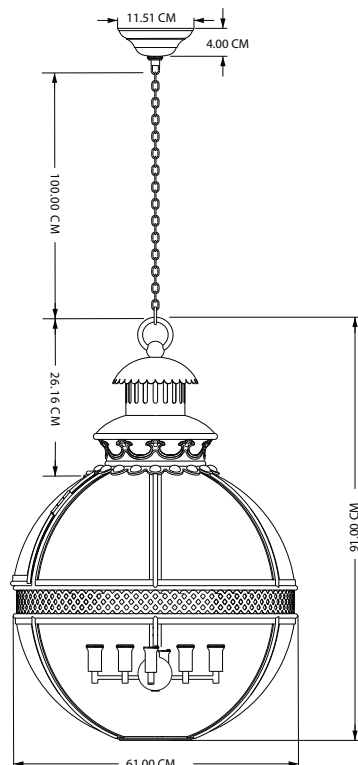

PURE WHITE LINES

EST. 2012

Richmond Globe Lantern In Burnished Silver - Large

Technical Specification Sheet

Dimensions	W	D	H
excluding canopy & chain (cm)	61	61	91
Minimum drop (excluding glass & frame)			13 cm
Maximum drop (excluding glass & frame)			113 cm
Weight			26 kg
Product code		PWL75992	
Materials		Brass, Glass	
Glass Colour		 Clear	
Metal Finish		Burnished Silver	
IP Rating			
Suitable for dimming		No	
Max wattage		25W	

Bulb requirements

6 bulbs, E14
(not included)

Chain length

100 cm

Chain colour

Burnished Silver

Cable length

150 cm

Cable colour

Black

Inline switch

n/a

Ceiling rose Ø

11.51 cm

Ceiling rose height

4.03 cm

Ceiling rose colour

Burnished Silver

Ceiling bracket Ø

10.5 cm

Packaging Weight

35 kg

Packaging Dims

L83 x W83 x H111 cm

Assembly required

Partial

Care advice

Dust with lint free cloth