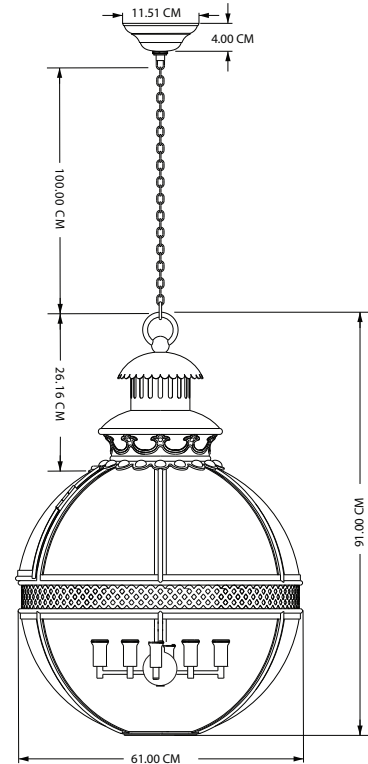

PURE WHITE LINES

EST. 2012

Richmond Globe Lantern In Bronze / Gilt - Large

Technical Specification Sheet

Dimensions	W	D	H
excluding canopy & chain (cm)	61	61	91
Minimum drop (excluding glass & frame)			13 cm
Maximum drop (excluding glass & frame)			113 cm
Weight			26 kg
Product code		PWL44548	
Materials		Brass, Glass	
Glass Colour		 Clear	
Metal Finish		Bronze	
IP Rating			
Suitable for dimming		No	
Max wattage		25W	

Bulb requirements	6 bulbs, E14 (not included)
Chain length	100 cm
Chain colour	Bronze
Cable length	150 cm
Cable colour	Black
Inline switch	n/a
Ceiling rose Ø	11.51 cm
Ceiling rose height	4.03 cm
Ceiling rose colour	Bronze
Ceiling bracket Ø	10.5 cm
Packaging Weight	35 kg
Packaging Dims	L83 x W83 x H111 cm
Assembly required	Partial
Care advice	Dust with lint free cloth