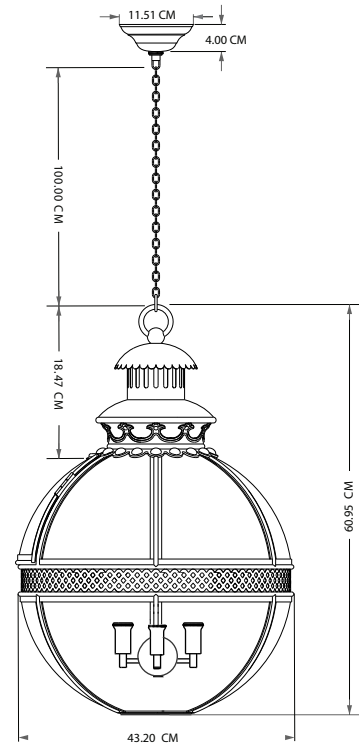

PURE WHITE LINES

EST. 2012

Richmond Globe Lantern In Bronze / Gilt - Medium

Technical Specification Sheet

Dimensions	W	D	H
excluding canopy & chain (cm)	43	43	61
Minimum drop (excluding glass & frame)	13 cm		
Maximum drop (excluding glass & frame)	113 cm		
Weight	14 kg		
Product code	PWL75992		
Materials	Brass, Glass		
Glass Colour	 Clear		
Metal Finish	Bronze		
IP Rating			
Suitable for dimming	No		
Max wattage	25W		

Bulb requirements	3 bulbs, E14 (not included)
Chain length	100cm
Chain colour	Bronze
Cable length	150cm
Cable colour	Black
Inline switch	n/a
Ceiling rose Ø	11.51cm
Ceiling rose height	4cm
Ceiling rose colour	Bronze
Ceiling bracket Ø	10.5cm
Packaging Weight	19.7kg
Packaging Dims	L63.5 x W63.5 x H85cm
Assembly required	Partial
Care advice	Dust with lint free cloth