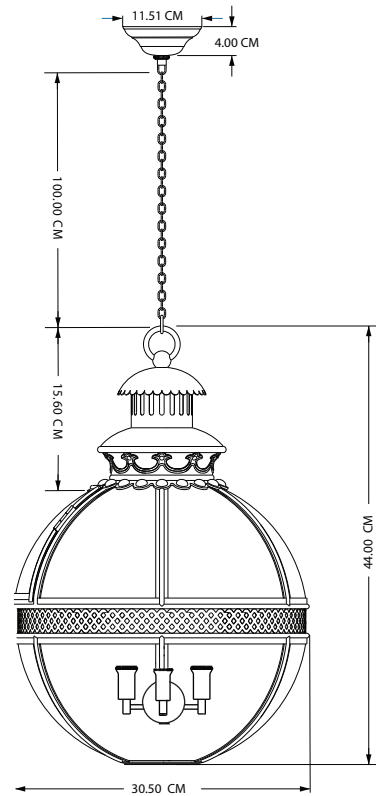

PURE WHITE LINES

EST. 2012

Richmond Globe Lantern In Bronze / Gilt - Small

Technical Specification Sheet

Dimensions	W	D	H
excluding canopy & chain (cm)	31	31	44
Minimum drop (excluding glass & frame)			13 cm
Maximum drop (excluding glass & frame)			113cm
Weight			8kg
Product code		PWL75992	
Materials		Brass, Glass	
Glass Colour		 Clear	
Metal Finish		Bronze	
IP Rating			
Suitable for dimming		No	
Max wattage		25W	

Bulb requirements	3 bulbs, E14 (not included)
Chain length	100cm
Chain colour	Bronze
Cable length	150cm
Cable colour	Black
Inline switch	n/a
Ceiling rose Ø	11.51cm
Ceiling rose height	4cm
Ceiling rose colour	Bronze
Ceiling bracket Ø	10.5cm
Packaging Weight	11.5kg
Packaging Dims	L50 x W50 x H69cm
Assembly required	Partial
Care advice	Dust with lint free cloth