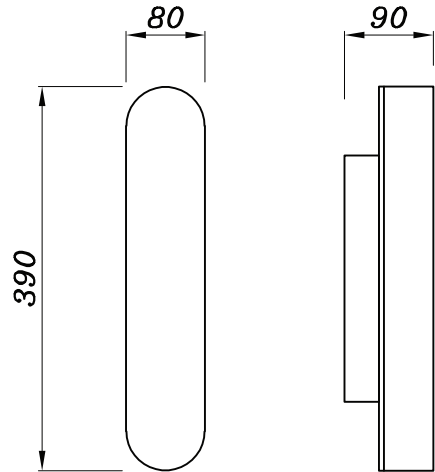

PURE WHITE LINES

EST. 2012

Rica Alabaster Wall Light - Small

Technical Specification Sheet

Dimensions

excluding rose & chain (cm)

W	D	H
9	8	39

Weight

3.5kg

Product code

PWL48194-01

Materials

Alabaster, Brass Plated Iron

Metal Finish

Satin Brass

Colour

IP Rating

IP20

Suitable for dimming

Yes

Max wattage

3W

Bulb requirements

3000k LED Strip
(built in)

Packaging dims

L48 x W16 x H16 cm

Packaging weight

3.85 kg

Assembly required

Partial

Care advice

Dust with lint free cloth