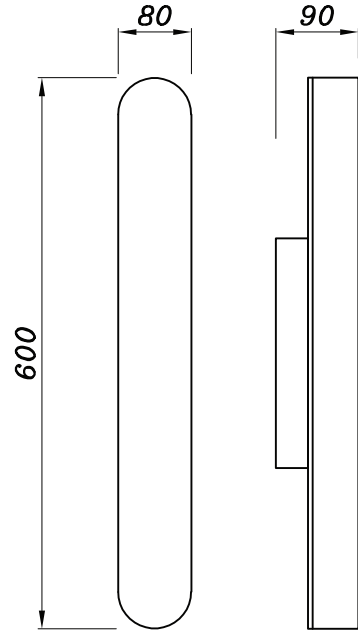

PURE WHITE LINES

EST. 2012

Rica Alabaster Wall Light - Medium

Technical Specification Sheet

Dimensions

excluding rose & chain (cm)

W	D	H
9	8	60

Weight

5 kg

Product code

PWL48194-02

Materials

Alabaster, Brass Plated Iron

Metal Finish

Satin Brass

Colour

IP Rating

IP20

Suitable for dimming

Yes

Max wattage

6W

Bulb requirements

3000k LED Strip
(built in)

Packaging dims

L69 x W17 x H16 cm

Packaging weight

5.9kg

Assembly required

Partial

Care advice

Dust with lint free cloth