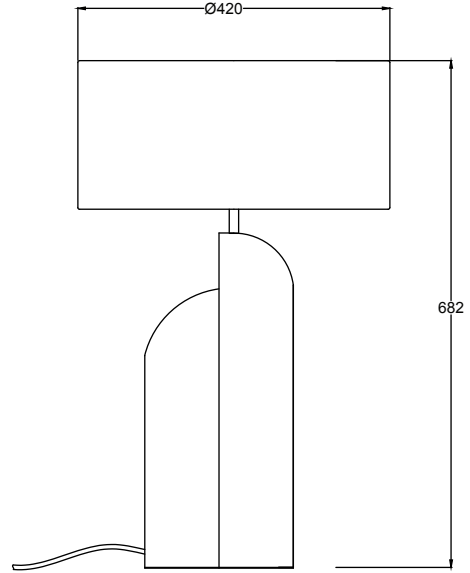

PURE WHITE LINES

EST. 2012

Reykjavic Alabaster Table Lamp

Technical Specification Sheet

Dimensions

excluding rose & chain (cm)

W	D	H
42	42	68

Weight

14.1kg

Product code

PWL68475

Materials

Fabric, Iron, Marble

Finish

Bronze

IP Rating

Suitable for dimming

Yes - dimmable bulb is required

Max wattage

10W

Bulb requirements

1 bulb, E27
(not included)

Packaging dims

L68.5 x W46 x H46 cm

Packaging weight

17.1 kg

Assembly required Care advice

Partial
Dust with lint free cloth