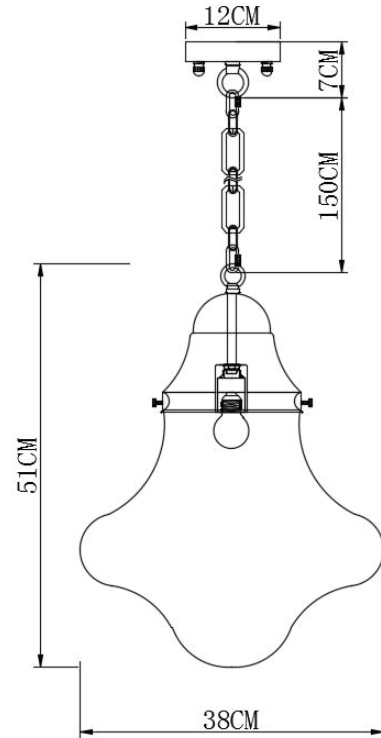

PURE WHITE LINES

EST. 2012

Remi Opaline Glass Pendant - Nickel

Technical Specification Sheet

Dimensions excluding rose & chain (cm)	W	D	H
	38	38	51
Weight	3.3 kg		
Product code	PWL76684		
Materials	Copper/Iron/Glass		
Metal Finish	Nickel		
Colour	 Nickel		
IP Rating	IP20		
Suitable for dimming	Yes - dimmable bulb required		
Max wattage	40W (equivalent to 5W LED)		

	Bulb requirements	1 bulb, E27 (not included)
	Chain length	150 cm
	Chain colour	Nickel
	Cable length	170 cm
	Cable colour	Black
	Inline switch	n/a
	Ceiling rose Ø	12cm
	Ceiling rose height	7cm
	Ceiling rose colour	Nickel
	Ceiling bracket	20-60cm
	Packaging dims	67 x 54 x 53.5 cm
	Packaging weight	7 kg
	Assembly required	Partial
	Care advice	Dust with lint free cloth