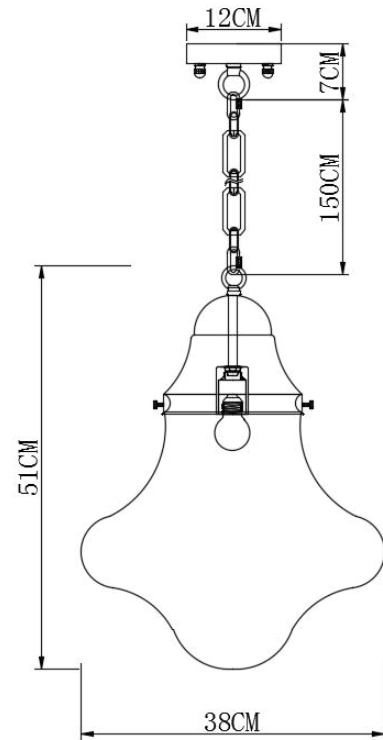

PURE WHITE LINES

EST. 2012

Remi Opaline Glass Pendant - Bronze

Technical Specification Sheet

Dimensions excluding rose & chain (cm)	W	D	H
	38	38	51
Weight	3.3 kg		
Product code	PWL76684		
Materials	Copper/Iron/Glass		
Metal Finish	Bronze		
Colour	 Bronze		
IP Rating	IP20		
Suitable for dimming	Yes - dimmable bulb required		
Max wattage	40W (equivalent to 5W LED)		
Bulb requirements	1 bulb, E27 (not included)		
Chain length	150 cm		
Chain colour	Bronze		
Cable length	170 cm		
Cable colour	Black		
Inline switch	n/a		
Ceiling rose Ø	12cm		
Ceiling rose height	7cm		
Ceiling rose colour	Bronze		
Ceiling bracket	20-60cm		
Packaging dims	67 x 54 x 53.5 cm		
Packaging weight	7 kg		
Assembly required	Partial		
Care advice	Dust with lint free cloth