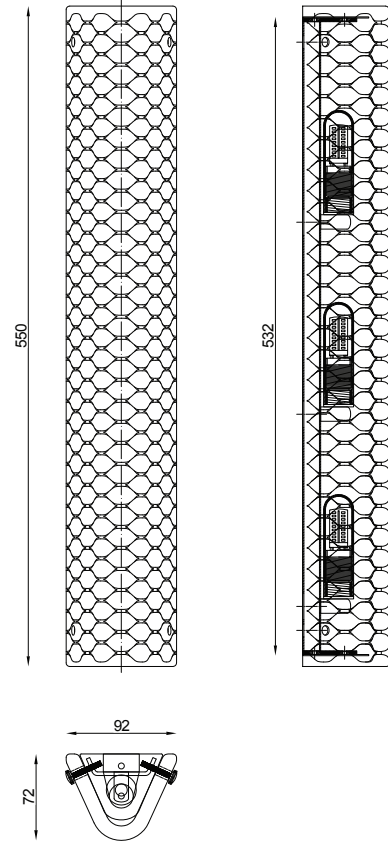

PURE WHITE LINES

EST. 2012

Rapallo Wall Light in Sea Green

Technical Specification Sheet

Dimensions

excluding rose & chain (cm)

W	D	H
7	9	55

Weight

3.1 kg

Product code

PWL14943

Materials

Brass Plated Iron, Coloured Glass

Metal Finish

Brass

Glass Colour

Bulb requirements

3 bulbs, G9
(not included)

Packaging dims

L63 x W27 x H16 cm

Packaging weight

3.7 kg

Assembly required

Partial