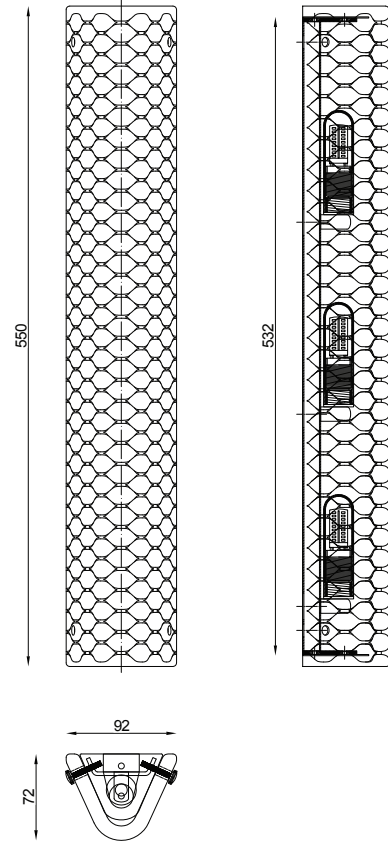

PURE WHITE LINES

EST. 2012

Rapallo Wall Light in Dark Green

Technical Specification Sheet

Dimensions

excluding rose & chain (cm)

W	D	H
7	9	55

Weight

3.1 kg

Product code

PWL14943

Materials

Brass Plated Iron, Coloured Glass

Metal Finish

Brass

Glass Colour

3 bulbs, G9
(not included)

Packaging dims

L63 x W27 x H16 cm

Packaging weight

3.7 kg

Assembly required

Partial

Care advice