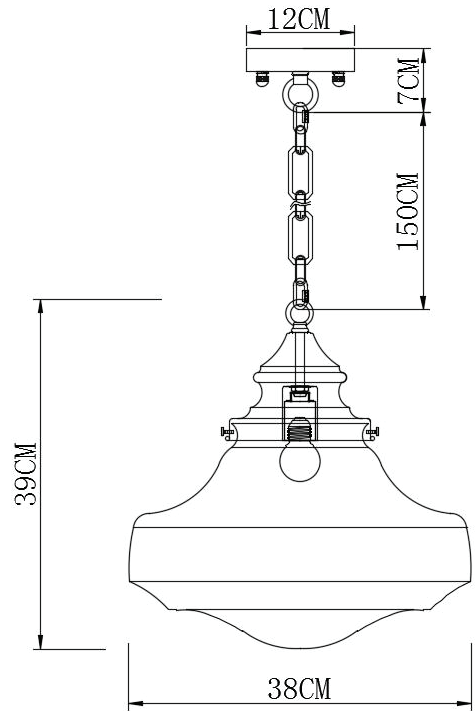

PURE WHITE LINES

EST. 2012

Pritchard Opaline Pendant - Bronze

Technical Specification Sheet

Dimensions

excluding rose & chain (cm)

W	D	H
38	38	39

Weight

3.14 kg

Product code

PWL81424

Materials

Copper/Iron/Glass

Metal Finish

Bronze

Colour

Bronze

IP Rating

IP20

Suitable for dimming

Yes - dimmable bulb required

Max wattage

40W (equivalent to 5W LED)

Bulb requirements

1 bulb, E27
(not included)

Chain length

150 cm

Chain colour

Bronze

Cable length

170 cm

Cable colour

Black

Inline switch

n/a

Ceiling rose Ø

12cm

Ceiling rose height

7cm

Ceiling rose colour

Bronze

Ceiling bracket

20-60cm

Packaging dims

56cm x 45cm x 49.5cm

Packaging weight

5.5 kg

Assembly required

Partial

Care advice

Dust with lint free cloth