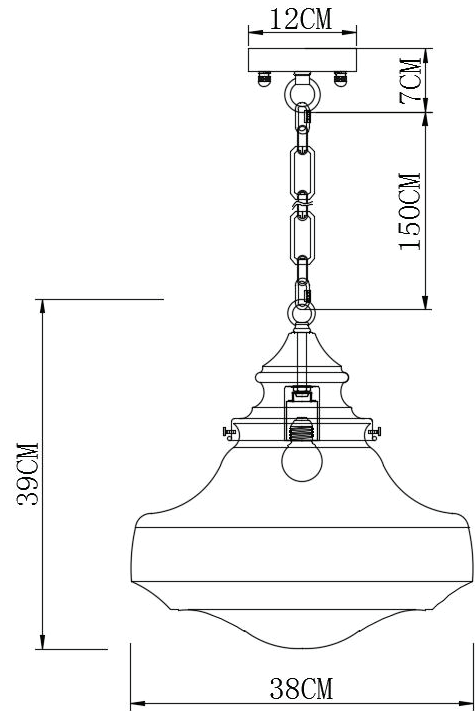

PURE WHITE LINES

EST. 2012

Pritchard Opaline Pendant - Nickel

Technical Specification Sheet

Dimensions excluding rose & chain (cm)	W 38	D 38	H 39
Weight	3.14 kg		
Product code	PWL81424		
Materials	Copper/Iron/Glass		
Metal Finish	Nickel		
Colour	 Nickel		
IP Rating	IP20		
Suitable for dimming	Yes - dimmable bulb required		
Max wattage	40W (equivalent to 5W LED)		
Bulb requirements	1 bulb, E27 (not included)		
Chain length	150 cm		
Chain colour	Nickel		
Cable length	170 cm		
Cable colour	Black		
Inline switch	n/a		
Ceiling rose Ø	12cm		
Ceiling rose height	7cm		
Ceiling rose colour	Nickel		
Ceiling bracket	20-60cm		
Packaging dims	56cm x 45cm x 49.5cm		
Packaging weight	5.5 kg		
Assembly required	Partial		
Care advice	Dust with lint free cloth