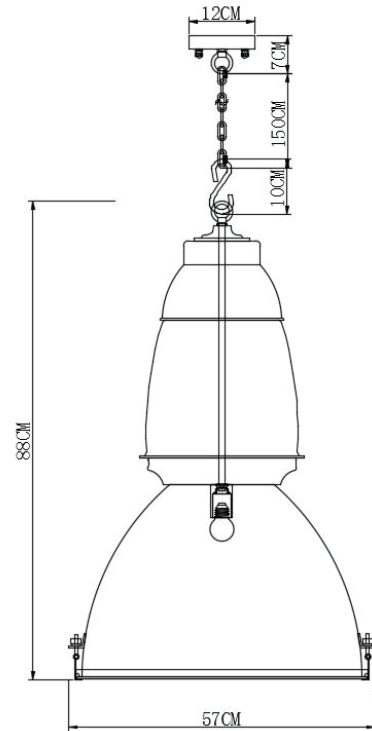

PURE WHITE LINES

EST. 2012

Prague Industrial Pendant - Ivory White

Technical Specification Sheet

Dimensions excluding rose & chain (cm)	W	D	H
	57	57	88
Weight	10.84 kg		
Product code	PWL48641		
Materials	Copper/Iron/Glass		
Metal Finish	Bronze		
Colour	 Ivory White		
IP Rating	IP20		
Suitable for dimming	Yes - dimmable bulb required		
Max wattage	40W (equivalent to 5W LED)		

 Bulb requirements	1 bulb, E27 (not included)
 Chain length	150 cm
Chain colour	Bronze
Cable length	170 cm
Cable colour	Black
Inline switch	n/a
 Ceiling rose Ø	12cm
Ceiling rose height	7cm
Ceiling rose colour	Bronze
Ceiling bracket	20-60cm
Packaging dims	98 x 67 x 67.5 cm
Packaging weight	18.12 kg
Assembly required	Partial
Care advice	Dust with lint free cloth

PURE WHITE LINES

EST. 2012

Prague Industrial Pendant - Nero Black

Technical Specification Sheet

Dimensions excluding rose & chain (cm)	W	D	H
	57	57	88
Weight	10.84 kg		
Product code	PWL48641		
Materials	Copper/Iron/Glass		
Metal Finish	Nero Black		
Colour	 Nero Black		
IP Rating	IP20		
Suitable for dimming	Yes - dimmable bulb required		
Max wattage	40W (equivalent to 5W LED)		

	Bulb requirements	1 bulb, E27 (not included)
	Chain length	150 cm
	Chain colour	-
	Cable length	170 cm
	Cable colour	Black
	Inline switch	n/a
	Ceiling rose Ø	12cm
	Ceiling rose height	7cm
	Ceiling rose colour	-
	Ceiling bracket	20-60cm
	Packaging dims	98 x 67 x 67.5 cm
	Packaging weight	18.12 kg
	Assembly required	Partial
	Care advice	Dust with lint free cloth