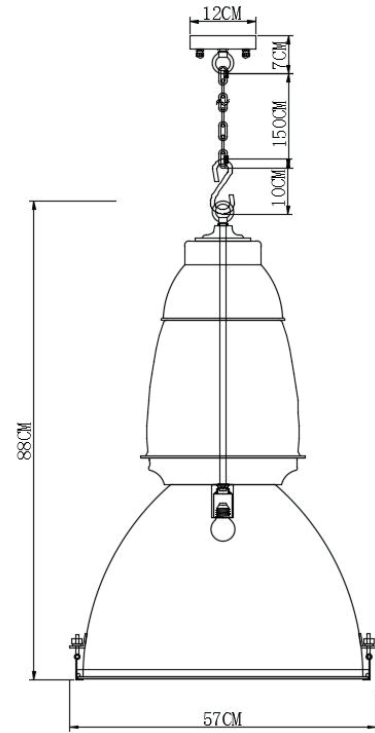

PURE WHITE LINES

EST. 2012

Prague Industrial Pendant - Ivory White

Technical Specification Sheet

Dimensions excluding rose & chain (cm)	W	D	H
	57	57	88
Weight	10.84 kg		
Product code	PWL48641		
Materials	Copper/Iron/Glass		
Metal Finish	Bronze		
Colour	 Ivory White		
IP Rating	IP20		
Suitable for dimming	Yes - dimmable bulb required		
Max wattage	40W (equivalent to 5W LED)		

 Bulb requirements	1 bulb, E27 (not included)
 Chain length	150 cm
Chain colour	Bronze
Cable length	170 cm
Cable colour	Black
Inline switch	n/a
 Ceiling rose Ø	12cm
Ceiling rose height	7cm
Ceiling rose colour	Bronze
Ceiling bracket	20-60cm
Packaging dims	98 x 67 x 67.5 cm
Packaging weight	18.12 kg
Assembly required	Partial
Care advice	Dust with lint free cloth

PURE WHITE LINES

EST. 2012

Prague Industrial Pendant - Nero Black

Technical Specification Sheet

Dimensions excluding rose & chain (cm)	W	D	H
	57	57	88
Weight	10.84 kg		
Product code	PWL48641		
Materials	Copper/Iron/Glass		
Metal Finish	Nero Black		
Colour	 Nero Black		
IP Rating	IP20		
Suitable for dimming	Yes - dimmable bulb required		
Max wattage	40W (equivalent to 5W LED)		

	Bulb requirements	1 bulb, E27 (not included)
	Chain length	150 cm
	Chain colour	-
	Cable length	170 cm
	Cable colour	Black
	Inline switch	n/a
	Ceiling rose Ø	12cm
	Ceiling rose height	7cm
	Ceiling rose colour	-
	Ceiling bracket	20-60cm
	Packaging dims	98 x 67 x 67.5 cm
	Packaging weight	18.12 kg
	Assembly required	Partial
	Care advice	Dust with lint free cloth